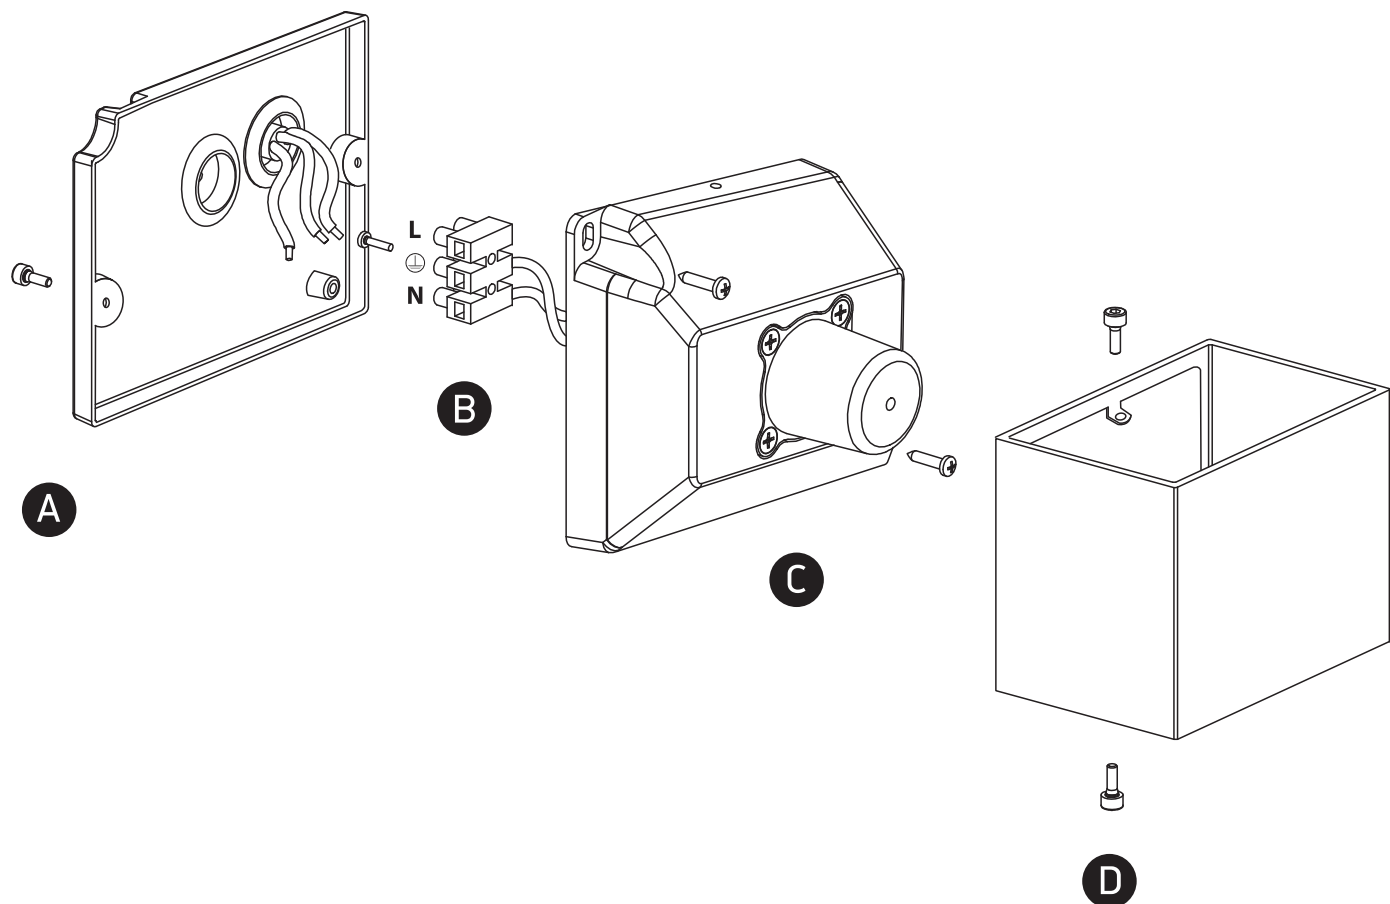

# INSTALLATION MANUAL

67398C

**ecolight**

100-240V | LED | 2x3W | IP54 | Die cast  
Complete with 350mA driver.

80 CRI

**one**  
LIGHT