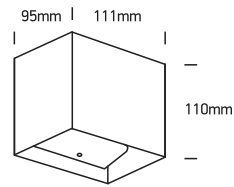

# INSTALLATION MANUAL

67398C

**ecolight**

100-240V | LED | 2x3W | IP54 | Die cast  
Complete with 350mA driver.

80 CRI

**one**  
LIGHT