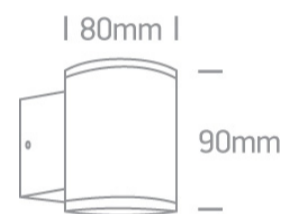

12 Wall & Ceiling>The GU10 Outdoor Wall Lights Die cast

67400A/AN

10W MR16 GU10 Die Cast, Outdoor Wall Lights.

Complies with standard EN60598-1 and any other specific standards

Downloads

Dimensions

Physical Specification

Item Group	12 Wall & Ceiling
Family	The GU10 Outdoor Wall Lights Die cast
Order Code	67400A/AN
Colour	Anthracite
Material	Die Cast
Shape	Circular
Height	90mm
Diameter	80mm
Surface Wall	Yes
Indoor	Yes
Outdoor	Yes
Adjustable	No