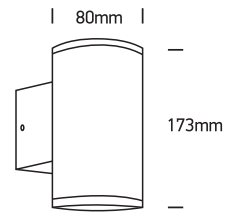

# INSTALLATION MANUAL

67400B

100-240V | MR16 | GU10 | 2x10W | IP54 | Die cast