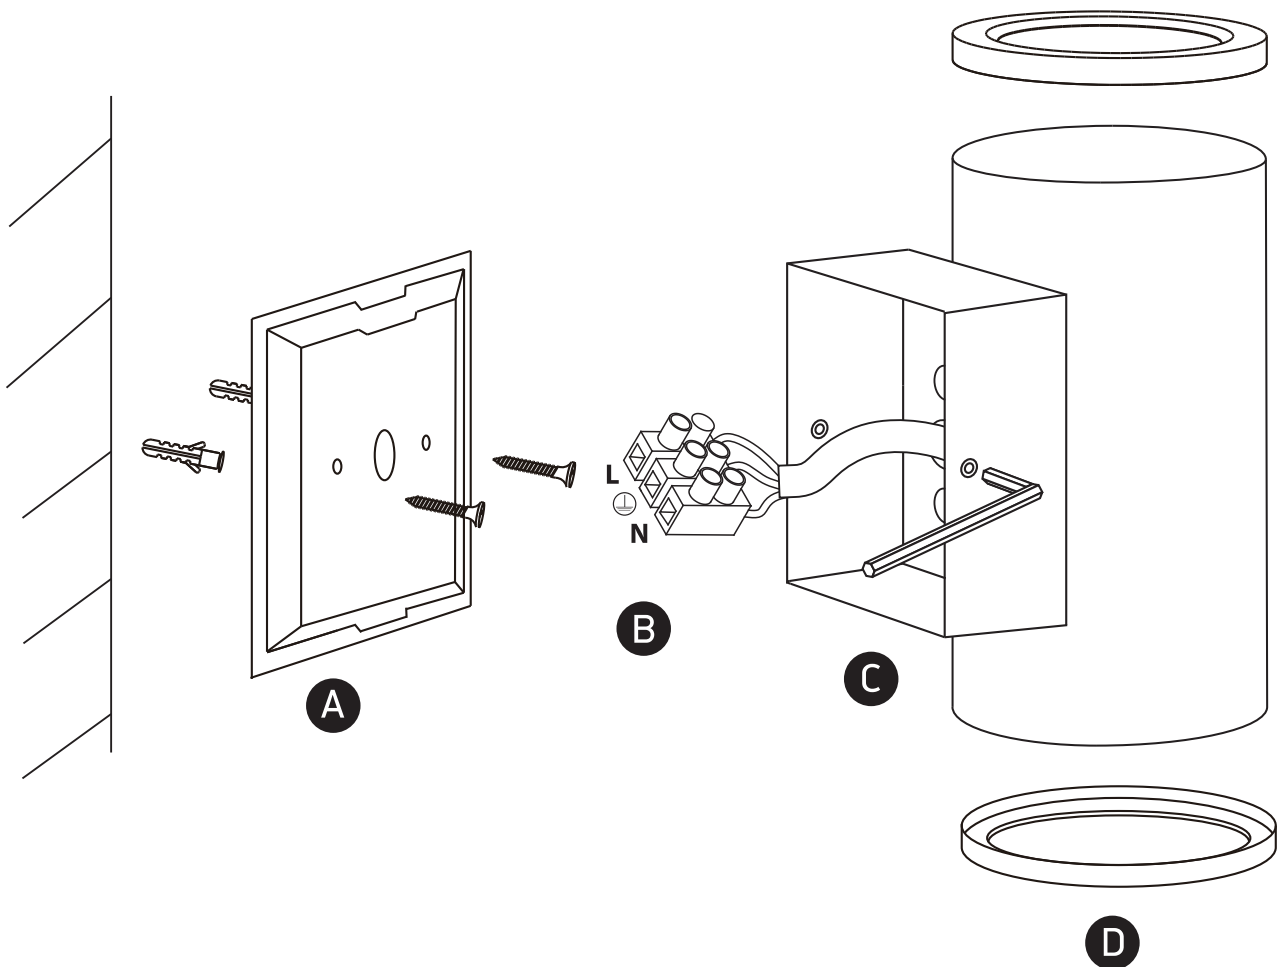

INSTALLATION MANUAL

67400B

100-240V | MR16 | GU10 | 2x10W | IP54 | Die cast

Warnings:

1. Make sure that the product is installed properly before connecting to electricity.
2. Do not cover the fitting.
3. Maintenance and installation should only be carried out by a professional electrician.