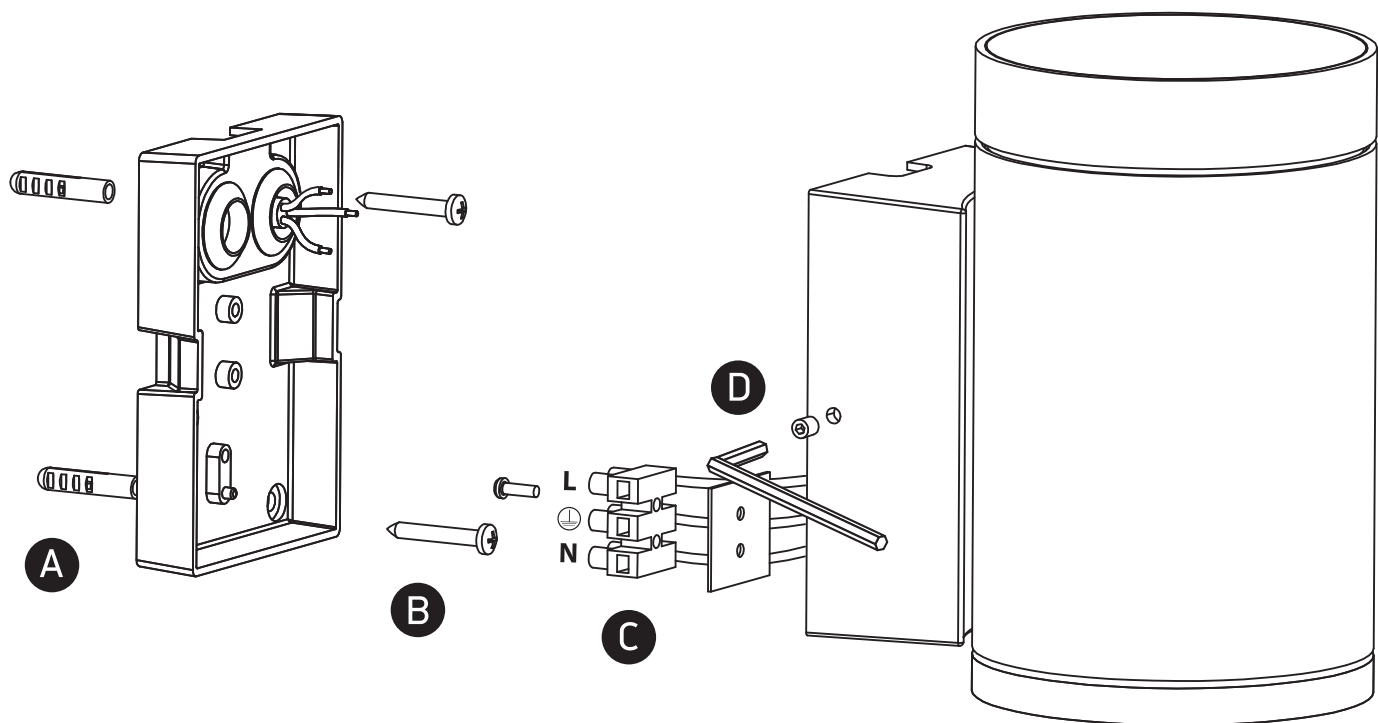

INSTALLATION MANUAL

67400D

100-240V | PAR30 | E27 | 20W | IP65 | Die cast

Warnings:

1. Make sure that the product is installed properly before connecting to electricity.
2. Do not cover the fitting.
3. Maintenance and installation should only be carried out by a professional electrician.