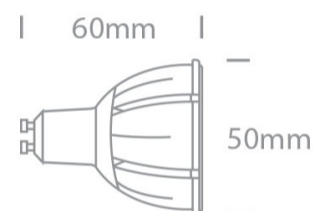

New 2023 Edition 2&gt;Lamps

7306GZ/W

MR16 COB LED GU10 6W 230V Triac dimmable zoomable lamp  
24-60°.

Suitable for residential and commercial applications.

Complies with standard EN62560 and any other specific standards.

## Dimensions

White

Shape

Circular

Height

60mm

Diameter

50mm

## Illumination Data

Colour Temperature	3000K
Lumen Output	500lm
Light Efficiency	71,42m/W
CRI	90
Beam Angle	24-60°
Illumination Diagram	