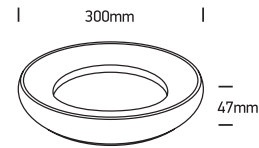

INSTALLATION MANUAL

67402

ecolight

100-240V | SMD 2835 | 25W | IP40 | Aluminium + PC

Complete with driver

80
CRI
one
LIGHT

Warnings:

1. Make sure that the product is installed properly before connecting to electricity.
2. Do not cover the fitting.
3. Maintenance and installation should only be carried out by a professional electrician.