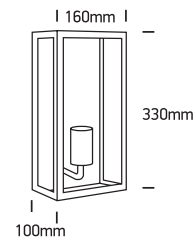

INSTALLATION MANUAL

67406, 67406A

100-240V | E27 | 40W | IP43 | Stainless steel 201 + glass

67406

67406A

Warnings:

1. Make sure that the product is installed properly before connecting to electricity.
2. Do not cover the fitting.
3. Maintenance and installation should only be carried out by a professional electrician.