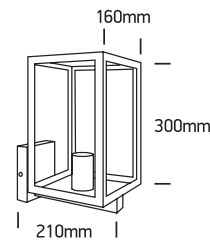

INSTALLATION MANUAL

67406C

100-240V | E27 | 40W | IP43 | Stainless steel 201 + glass

Warnings:

1. Make sure that the product is installed properly before connecting to electricity.
2. Do not cover the fitting.
3. Maintenance and installation should only be carried out by a professional electrician.