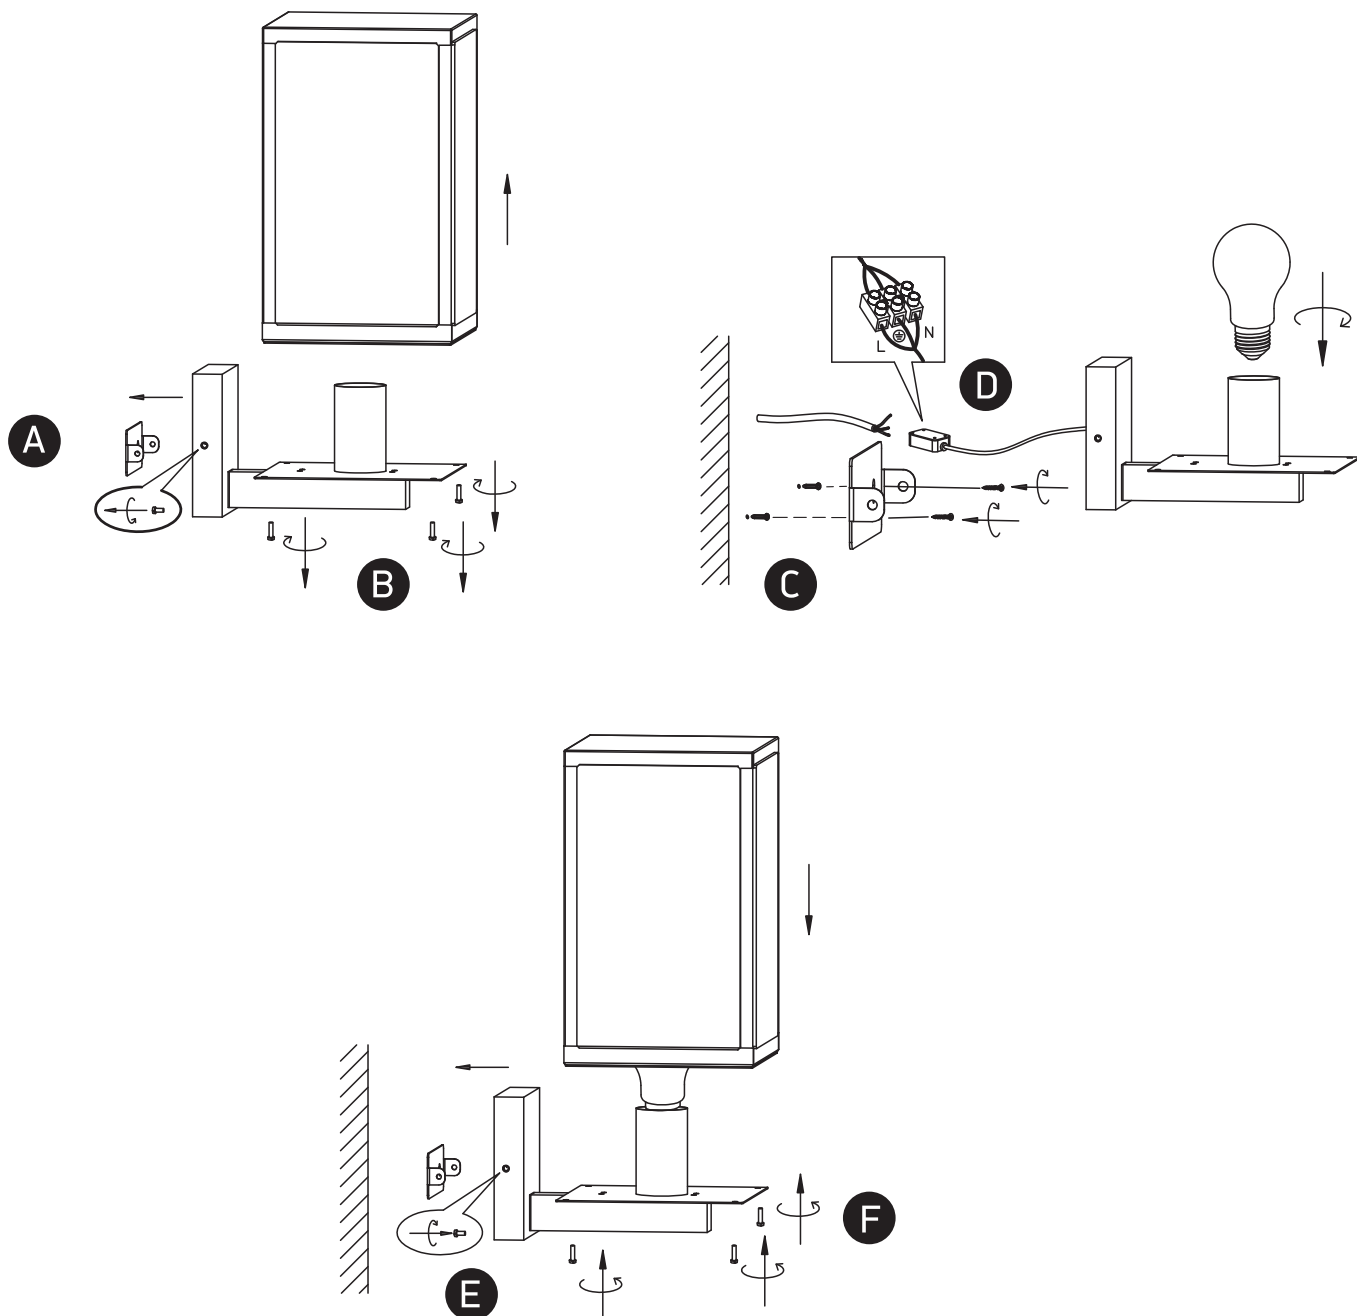

INSTALLATION MANUAL

67406C

100-240V | E27 | 40W | IP43 | Stainless steel 201 + glass

Warnings:

1. Make sure that the product is installed properly before connecting to electricity.
2. Do not cover the fitting.
3. Maintenance and installation should only be carried out by a professional electrician.