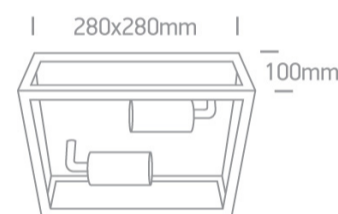

20 Garden &amp; Underwater&gt;The Romantic Outdoor Range

67406D/W

2x12W E27 Stainless steel 201 + tempered glass

Complies with standard EN60598-1 and any other specific standards.

## Dimensions

## Physical Specification

Item Group	20 Garden & Underwater
Family	The Romantic Outdoor Range
Order Code	67406D/W
Colour	White
Material	Stainless Steel 201
Diffuser Material	Glass
Shape	Rectangular
Length	280x280mm
Width	100mm
Surface Ceiling	Yes
Indoor	Yes
Outdoor	Yes