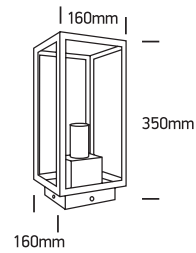

INSTALLATION MANUAL

67406E

100-240V | E27 | 40W | IP43 | Stainless steel 201 + glass

Warnings:

1. Make sure that the product is installed properly before connecting to electricity.
2. Do not cover the fitting.
3. Maintenance and installation should only be carried out by a professional electrician.