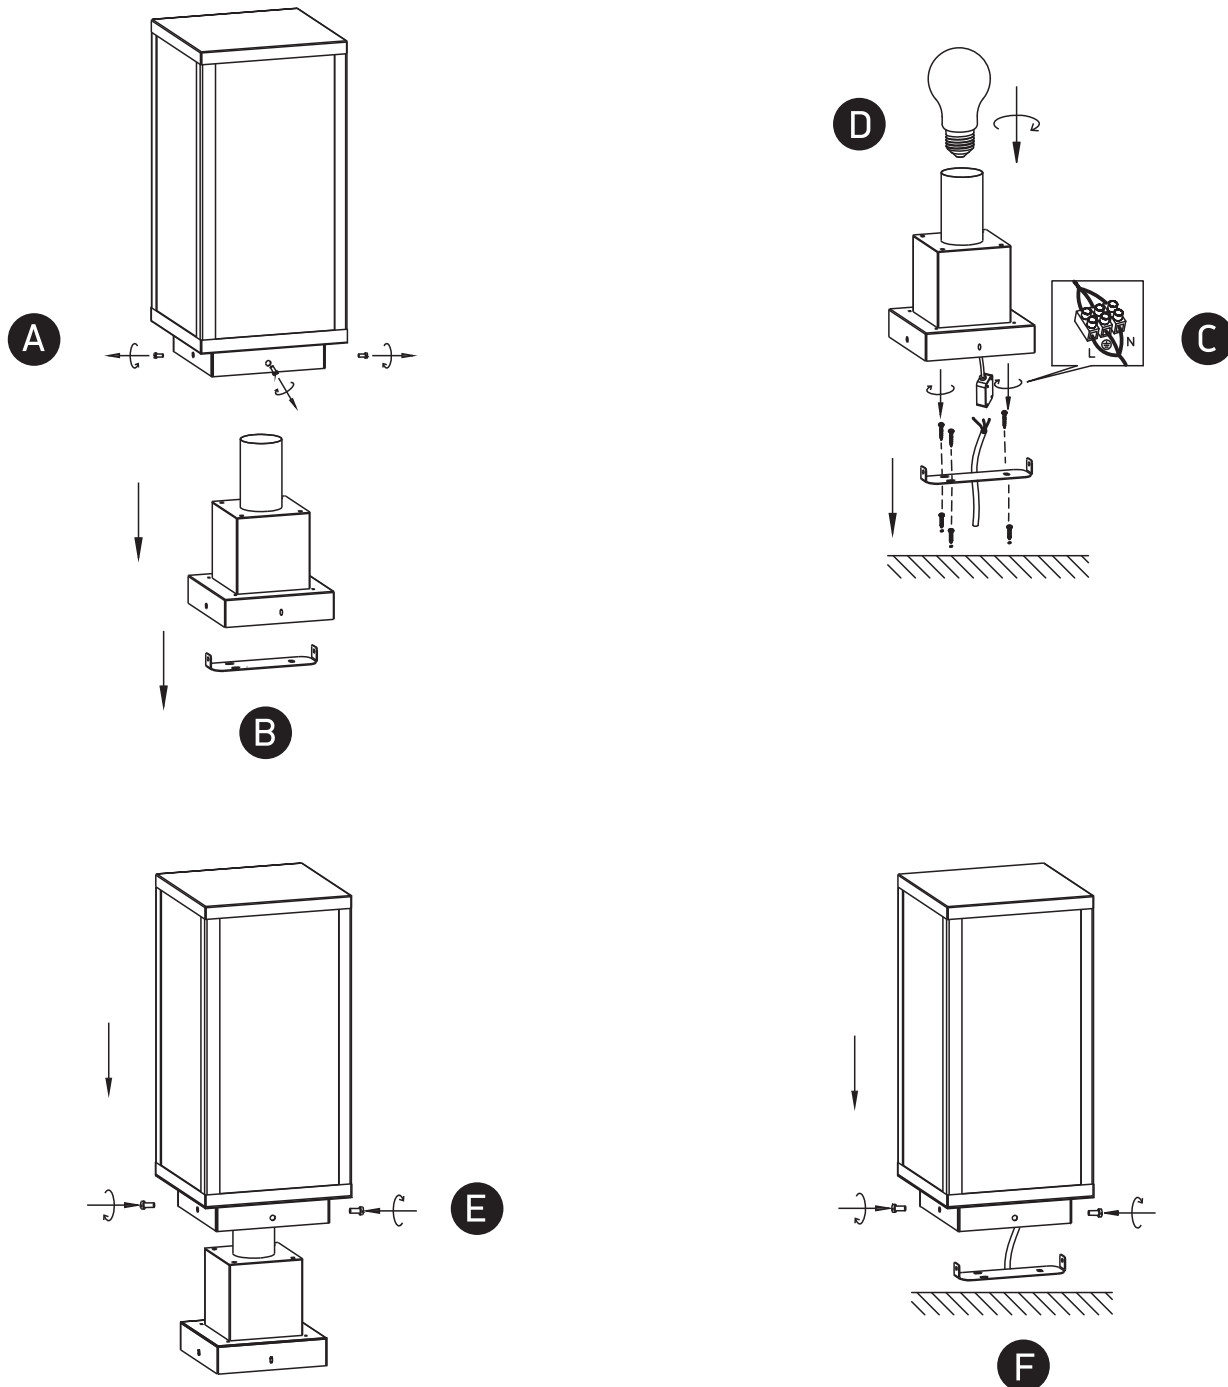

INSTALLATION MANUAL

67406E

100-240V | E27 | 40W | IP43 | Stainless steel 201 + glass

Warnings:

1. Make sure that the product is installed properly before connecting to electricity.
2. Do not cover the fitting.
3. Maintenance and installation should only be carried out by a professional electrician.