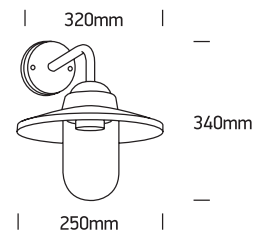

INSTALLATION MANUAL

67408

100-240V | E27 | 40W | IP44 | Metal + glass

one
LIGHT

Warnings:

1. Make sure that the product is installed properly before connecting to electricity.
2. Do not cover the fitting.
3. Maintenance and installation should only be carried out by a professional electrician.