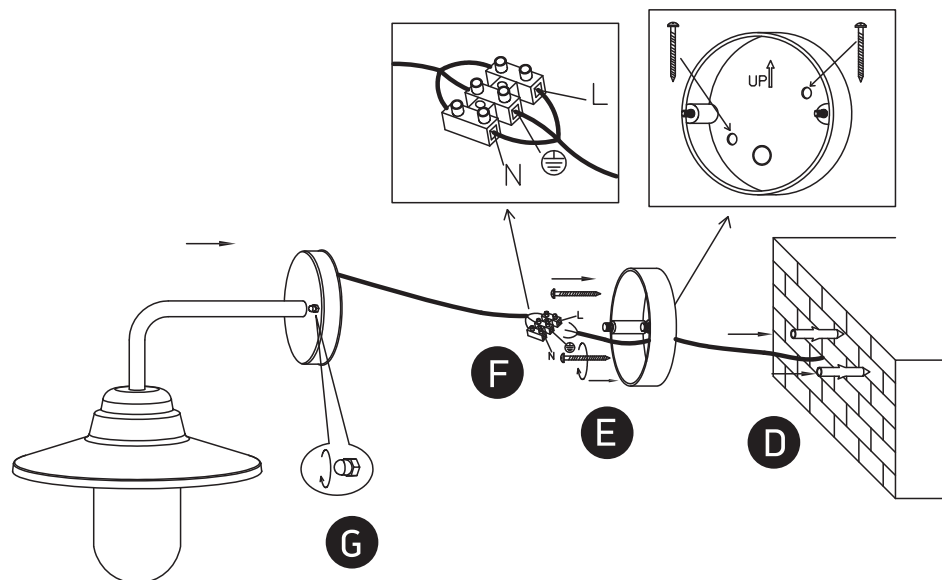

INSTALLATION MANUAL

67408

100-240V | E27 | 40W | IP44 | Metal + glass

one
LIGHT

Warnings:

1. Make sure that the product is installed properly before connecting to electricity.
2. Do not cover the fitting.
3. Maintenance and installation should only be carried out by a professional electrician.