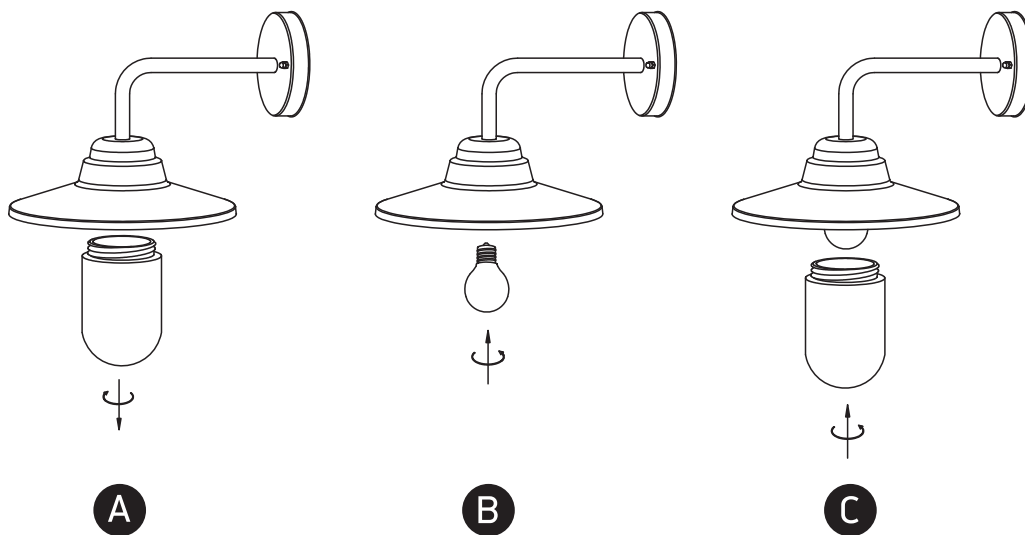

INSTALLATION MANUAL

67408

100-240V | E27 | 40W | IP44 | Metal + glass

one
LIGHT

Warnings:

1. Make sure that the product is installed properly before connecting to electricity.
2. Do not cover the fitting.
3. Maintenance and installation should only be carried out by a professional electrician.