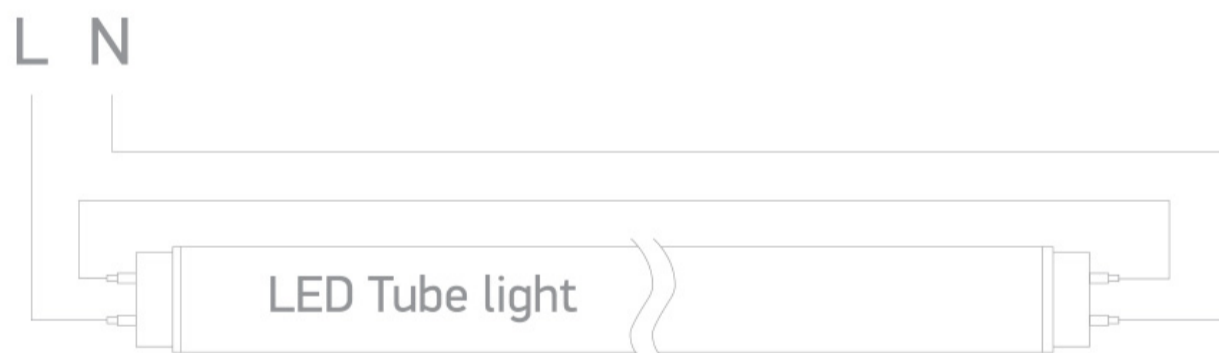

New 2023 Edition 2>Lamps

9007LA/C

Glass T5 LED tube.

Complies with standard EN62560 and any other specific standards.

Downloads

Dimensions

Wiring Diagram

Physical Specification

Item Group

New 2023 Edition 2

Family

Lamps

Order Code

9007LA/C

Shape

Circular

Height

550mm

Diameter

16mm

Завантажено з e27.com.ua

Electrical Characteristics

Gear

No