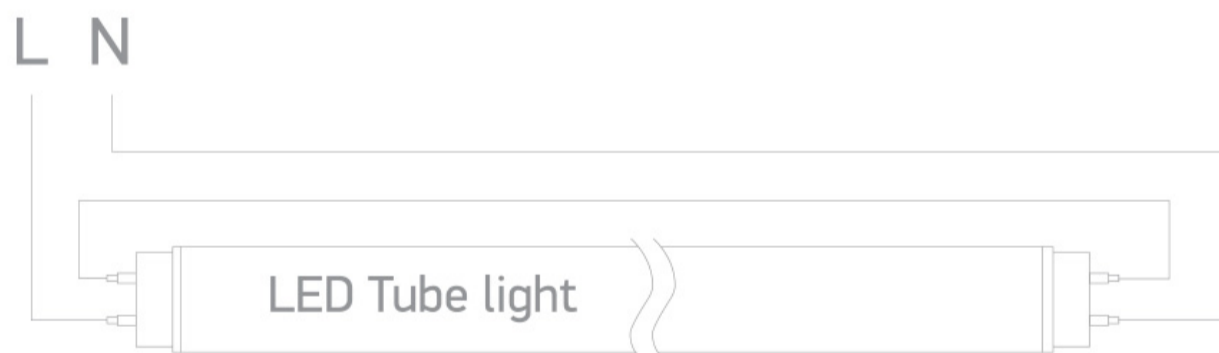

New 2023 Edition 2>Lamps

9016LA/C

Glass T5 LED tube.

Complies with standard EN62560 and any other specific standards.

Downloads

Dimensions

Wiring Diagram

Physical Specification

Item Group

New 2023 Edition 2

Family

Lamps

Order Code

9016LA/C

Shape

Circular

Height

1150mm

Diameter

16mm

Завантажено з e27.com.ua

Electrical Characteristics

Gear

No