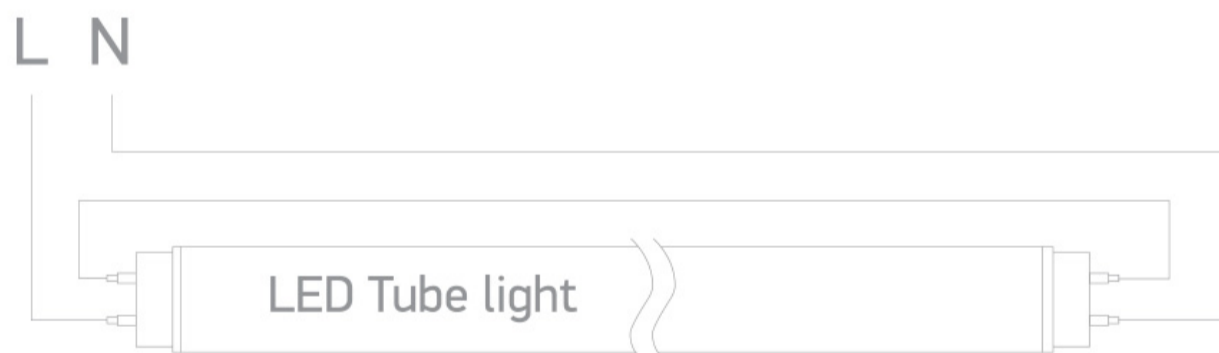

Physical Specification

Item Group

New 2023 Edition 2

Family

Lamps

Order Code

9018LA/C

Shape

Circular

Height

1450mm