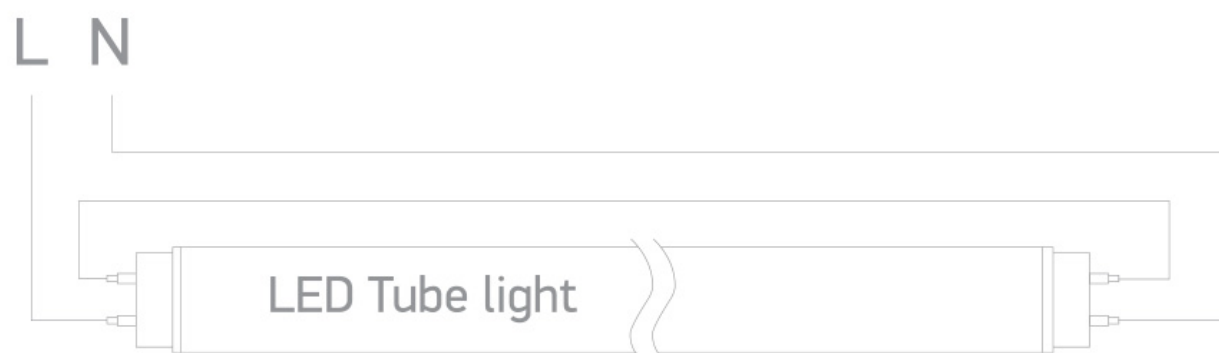

25 Lamps>T8 LED Tubes

9021LB/W

Not Rotating T8 LED tube.

Complies with standard EN62560 and any other specific standards.

Downloads

Dimensions

Wiring Diagram

Physical Specification

Item Group

25 Lamps

Family

T8 LED Tubes

Order Code

9021LB/W

Shape

Circular

Height

12000mm

Diameter

29mm

Завантажено з e27.com.ua

Electrical Characteristics

Gear

No