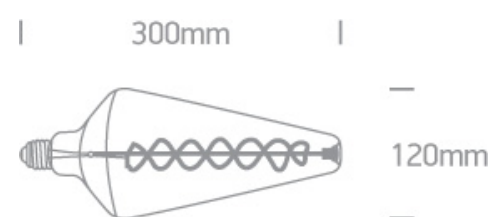

25 Lamps>Decorative Lamps

9G04D/DC

4W E27 Decorative LED lamp

Complies with standard EN62560 and any other specific standards.

Downloads

Dimensions

Physical Specification

Item Group

25 Lamps

Family

Decorative Lamps

Order Code

9G04D/DC

Colour

Dark Chrome

Shape

Circular

Height

300mm

Diameter

120mm

Electrical Characteristics

Gear

No