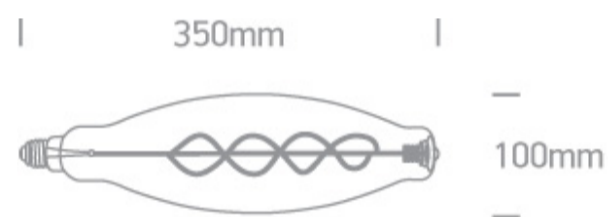

25 Lamps>Decorative Lamps

9G04E/A

4W E27 Decorative LED lamp

Complies with standard EN62560 and any other specific standards.

Downloads

Dimensions

Physical Specification

| | |
|------------|------------------|
| Item Group | 25 Lamps |
| Family | Decorative Lamps |
| Order Code | 9G04E/A |
| Colour | Amber |
| Shape | Circular |
| Height | 350mm |
| Diameter | 100mm |

Electrical Characteristics

| | |
|------|----|
| Gear | No |
|------|----|

Lamp

| | |
|---------------|---------------|
| Input Type | Mains Voltage |
| Input Voltage | 220-240V |
| 50 Hz | Yes |
| 60 Hz | Yes |
| Power(Watts) | 4W |
| Lamp Type | LED |
| Lamp Holder | E27 |
| Dimmable | No |