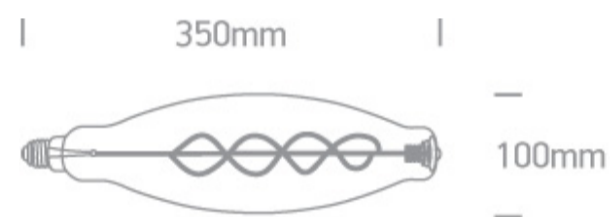

25 Lamps>Decorative Lamps

9G04E/DC

4W E27 Decorative LED lamp

Complies with standard EN62560 and any other specific standards.

Downloads

Dimensions

Physical Specification

Item Group

25 Lamps

Family

Decorative Lamps

Order Code

9G04E/DC

Colour

Dark Chrome

Shape

Circular

Height

350mm

Diameter

100mm

Electrical Characteristics

Gear

No