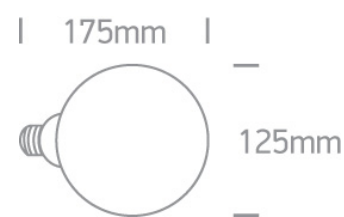

25 Lamps>Retro Lamps LED

9G06R/EW/E

Retro E27 G125 lamp.

Suitable for residential and commercial applications.

Complies with standard EN62560 and any other specific standards.

Downloads

Dimensions

Physical Specification

Height

175mm

Diameter

125mm

Electrical Characteristics

Gear

No

Lamp

Input Type

Mains Voltage

Input Voltage	220-240V
50 Hz	Yes
60 Hz	Yes
Power(Watts)	6W
Lamp Type	LED
Lamp Holder	E27
Dimmable	No

Illumination Data

Colour Temperature	2700K
Lumen Output	800lm
Light Efficiency	133,33lm/W
CRI	80
Illumination Diagram	

Packing Info

Box Length	13,6cm
Box Width	13,6cm
Box Height	9,5cm
Box Weight	0.265kg
Pcs/Carton	20
Barcode	5291889041801
HS Code	8539500000

Energy Label

Energy Class

E

Energy Consumption

6kWh/1000h

Certification & Warranty