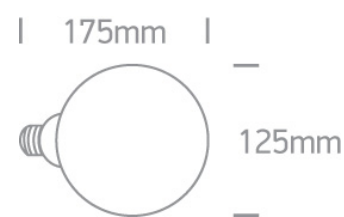

## Dimensions

Circular

Height

175mm

Diameter

125mm