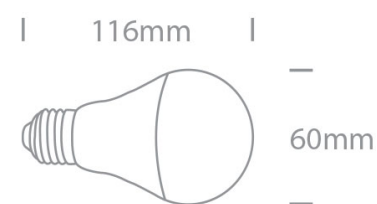

New 2023 Edition 2>Lamps

9G09T

E27 TUYA/SMART LIFE RGB/CCT Adjustable lamp.

Suitable for residential and commercial applications.

Complies with standard EN62560 and any other specific standards.

Downloads

Dimensions

Physical Specification

Item Group

New 2023 Edition 2

Family

Lamps

Order Code

9G09T

Colour

White

Shape

Circular

Height

116mm

Diameter

60mm

Electrical Characteristics

Gear

No

Lamp

Input Type	Mains Voltage
Input Voltage	220-240V
50 Hz	Yes
60 Hz	Yes
Power(Watts)	9W
Lamp Type	LED
Lamp Holder	E27
Dimmable	Yes

Illumination Data

Colour Temperature	RGB/2700-6500K
Lumen Output	780lm
Light Efficiency	86,67lm/W
CRI	80
Illumination Diagram	