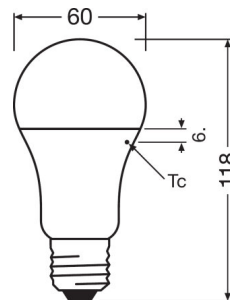

LED VALUE CLAS A 100 FR 13 W/6500K E27

Product code 4052899971042

	E27
	118.0 mm
	60.0 mm
	–
W	13.00 W
lm	1521 lm
	1521 lm
	–
	1521 lm
	–
cd	–
K	6500 K
COLOUR	Cool Daylight
R_a	≥80
t [h]	10000 h
	No
V	220...240 V
Hz	50...60 Hz