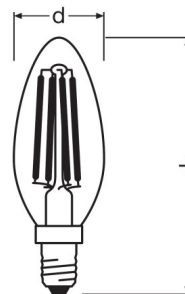

LED VALUE CLAS B 40 4 W/4000K E14

Product code 4058075114678

	E14
	100.0 mm
	35.0 mm
	–
W	4.00 W
lm	470 lm
	470 lm
	–
	470 lm
	–
cd	–
K	4000 K
COLOUR	Cool White
R_a	≥80
t [h]	15000 h
	No
V	220...240 V
Hz	50...60 Hz