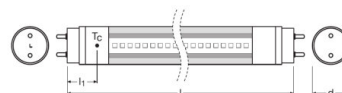

ST8E-AC 8 W/4000K 600 mm

Product code 4058075817814

	G13
	603.0 mm
	25.6 mm
	–
	8.00 W
	900 lm
	–
	–
	900 lm
	–
	–
	4000 K
	Cool White
	>80
	30000 h
	No
	220...240 V
	50...60 Hz

	50000
	–
	< 0.50 s
	< 0.5 s
	-20...+45 °C
	0.0 mg
	A+
	8 kWh/1000h