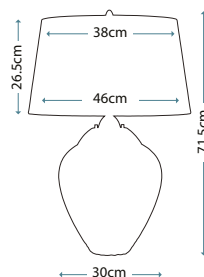

Max. Wattage: 1 x 60W E27 & 1 X 7W LED GU10 (GU10 Supplied)

**SAMARA**

QN-SAMARA-TL-BLU

Small wavy texture blown glass table lamp with a Light Blue tint and Polished Nickel metalwork. Fitted with a 4-way switch to light both the shade and base. Complete with a Scallop taupe faux silk shade.