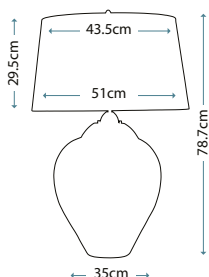

SAMARA LARGE

QN-SAMARA-TL-LRG-BLU

Large wavy texture blown glass table lamp with a Light Blue tint and Polished Nickel metalwork. Fitted with a 4-way switch to light both the shade and base. Complete with a Scallop taupe faux silk shade.

Max. Wattage: 1 x 60W E27 & 1 X 7W LED GU10 (GU10 Supplied)