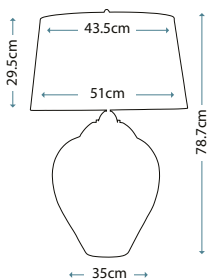

SAMARA LARGE

QN-SAMARA-TL-LRG-SLM

Large wavy texture blown glass table lamp with a Salmon tint and Polished Nickel metalwork. Fitted with a 4-way switch to light both the shade and base. Complete with a Scallop taupe faux silk shade.

Max. Wattage: 1 x 60W E27 & 1 X 7W LED GU10 (GU10 Supplied)