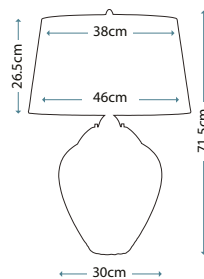

Max. Wattage: 1 x 60W E27 & 1 X 7W LED GU10 (GU10 Supplied)

**SAMARA**

QN-SAMARA-TL-SLM

Small wavy texture blown glass table lamp with a Salmon tint and Polished Nickel metalwork. Fitted with a 4-way switch to light both the shade and base. Complete with a Scallop taupe faux silk shade.