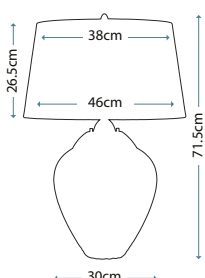

SAMARA

QN-SAMARA-TL-SMK

Small wavy texture blown glass table lamp with a Smoked tint and Polished Nickel metalwork. Fitted with a 4-way switch to light both the shade and base. Complete with a Hepplewhite light grey faux silk shade.

Max. Wattage: 1 x 60W E27 + 1 x 7W LED GU10 (GU10 supplied)