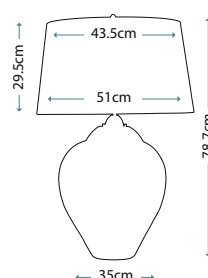

Max. Wattage: 1 x 60W E27 + 1 x 7W LED GU10 (GU10 supplied)

**SAMARA LARGE**

QN-SAMARA-TL-LRG-SMK

Large wavy texture blown glass table lamp with a Smoked tint and Polished Nickel metalwork. Fitted with a 4-way switch to light both the shade and base. Complete with a Hepplewhite light grey faux silk shade.