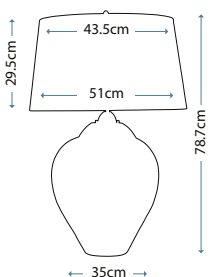

SAMARA LARGE

QN-SAMARA-TL-LRG-PLM

Large wavy texture blown glass table lamp with a Plum tint and Polished Nickel metalwork. Fitted with a 4-way switch to light both the shade and base. Complete with a Titanium silver faux silk shade.

Max. Wattage: 1 x 60W E27 & 1 X 7W LED GU10 (GU10 Supplied)