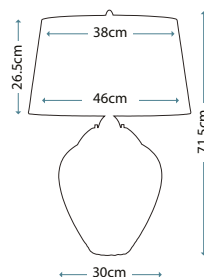

Max. Wattage: 1 x 60W E27 & 1 X 7W LED GU10 (GU10 Supplied)