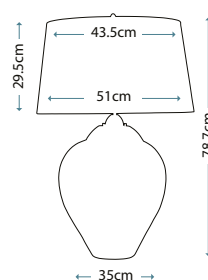

Max. Wattage: 1 x 60W E27 + 1 x 7W LED GU10 (GU10 supplied)

**SAMARA LARGE**

QN-SAMARA-TL-LRG-CLR

Large wavy texture blown clear glass table lamp and Polished Nickel metalwork. Fitted with a 4-way switch to light both the shade and base. Complete with a Chateau duck egg faux silk shade.