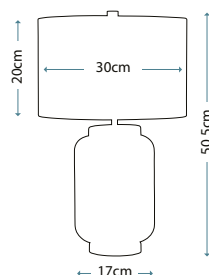

QN-SOLA-TL-L

QN-SOLA-TL-L has independent light sources for the shade and base

QN-SOLA-TL-S

**SOLA**

QN-SOLA-TL-L

Large elegant diamond patterned mouth-blown glass base. Fitted with a 4-way switch to light both the shade and base separately. Complete with a Titanium silver faux silk shade.

Max. Wattage: 1 x 60W E27 & 1 X 9W LED GX53 (GX53 Supplied)

**SOLA**

QN-SOLA-TL-S

Small elegant diamond patterned mouth-blown glass base. Complete with a Titanium silver faux silk shade. N.B. Only the shade is lit on this compact model.