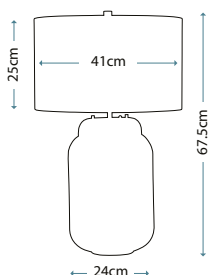

QN-SOLA-TL-L

QN-SOLA-TL-L has independent light sources for the shade and base

QN-SOLA-TL-S

**SOLA**

QN-SOLA-TL-L

Large elegant diamond patterned mouth-blown glass base. Fitted with a 4-way switch to light both the shade and base separately. Complete with a Titanium silver faux silk shade.

Max. Wattage: 1 x 60W E27 & 1 X 9W LED GX53 (GX53 Supplied)

**SOLA**

QN-SOLA-TL-S

Small elegant diamond patterned mouth-blown glass base. Complete with a Titanium silver faux silk shade. N.B. Only the shade is lit on this compact model.