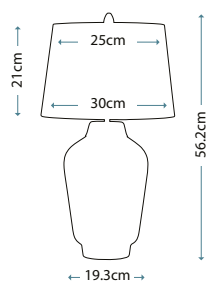

BEXLEY

QN-BEXLEY-TL-WPN

QN-BEXLEY-TL-WBB

BEXLEY

QN-BEXLEY-TL-WPN

Compact Satin White ceramic base with Polished Nickel metalwork. Complete with Light Ivory faux silk tapered shade with silver laminate inner.

Max. Wattage: 1 x 60W E27

BEXLEY

QN-BEXLEY-TL-WBB

Compact Satin White ceramic base with Brushed Brass metalwork. Complete with Light Ivory faux silk tapered shade with gold laminate inner.

Max. Wattage: 1 x 60W E27