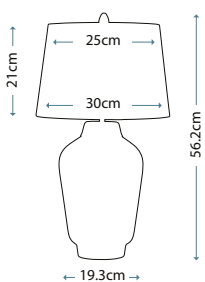

BEXLEY

QN-BEXLEY-TL-WPN

QN-BEXLEY-TL-WBB

BEXLEY

QN-BEXLEY-TL-WPN

Compact Satin White ceramic base with Polished Nickel metalwork. Complete with Light Ivory faux silk tapered shade with silver laminate inner.

Max. Wattage: 1 x 60W E27

BEXLEY

QN-BEXLEY-TL-WBB

Compact Satin White ceramic base with Brushed Brass metalwork. Complete with Light Ivory faux silk tapered shade with gold laminate inner.

Max. Wattage: 1 x 60W E27