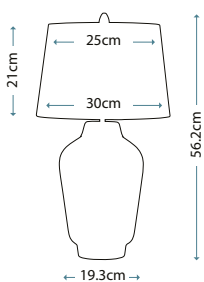

QN-BEXLEY-TL-BKBB

QN-BEXLEY-TL-BKPN

**BEXLEY**

QN-BEXLEY-TL-BKBB

Compact Satin Black ceramic base with Brushed Brass metalwork. Complete with Black faux silk tapered shade with gold laminate inner.

Max. Wattage: 1 x 60W E27

**BEXLEY**

QN-BEXLEY-TL-BKPN

Compact Satin Black ceramic base with Polished Nickel metalwork. Complete with Black faux silk tapered shade with silver laminate inner.

Max. Wattage: 1 x 60W E27