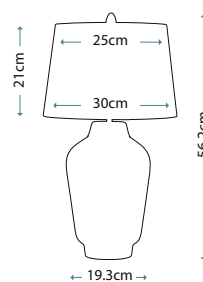

QN-BEXLEY-TL-BKBB

QN-BEXLEY-TL-BKPN

**BEXLEY**

QN-BEXLEY-TL-BKBB

Compact Satin Black ceramic base with Brushed Brass metalwork. Complete with Black faux silk tapered shade with gold laminate inner.

Max. Wattage: 1 x 60W E27

**BEXLEY**

QN-BEXLEY-TL-BKPN

Compact Satin Black ceramic base with Polished Nickel metalwork. Complete with Black faux silk tapered shade with silver laminate inner.

Max. Wattage: 1 x 60W E27