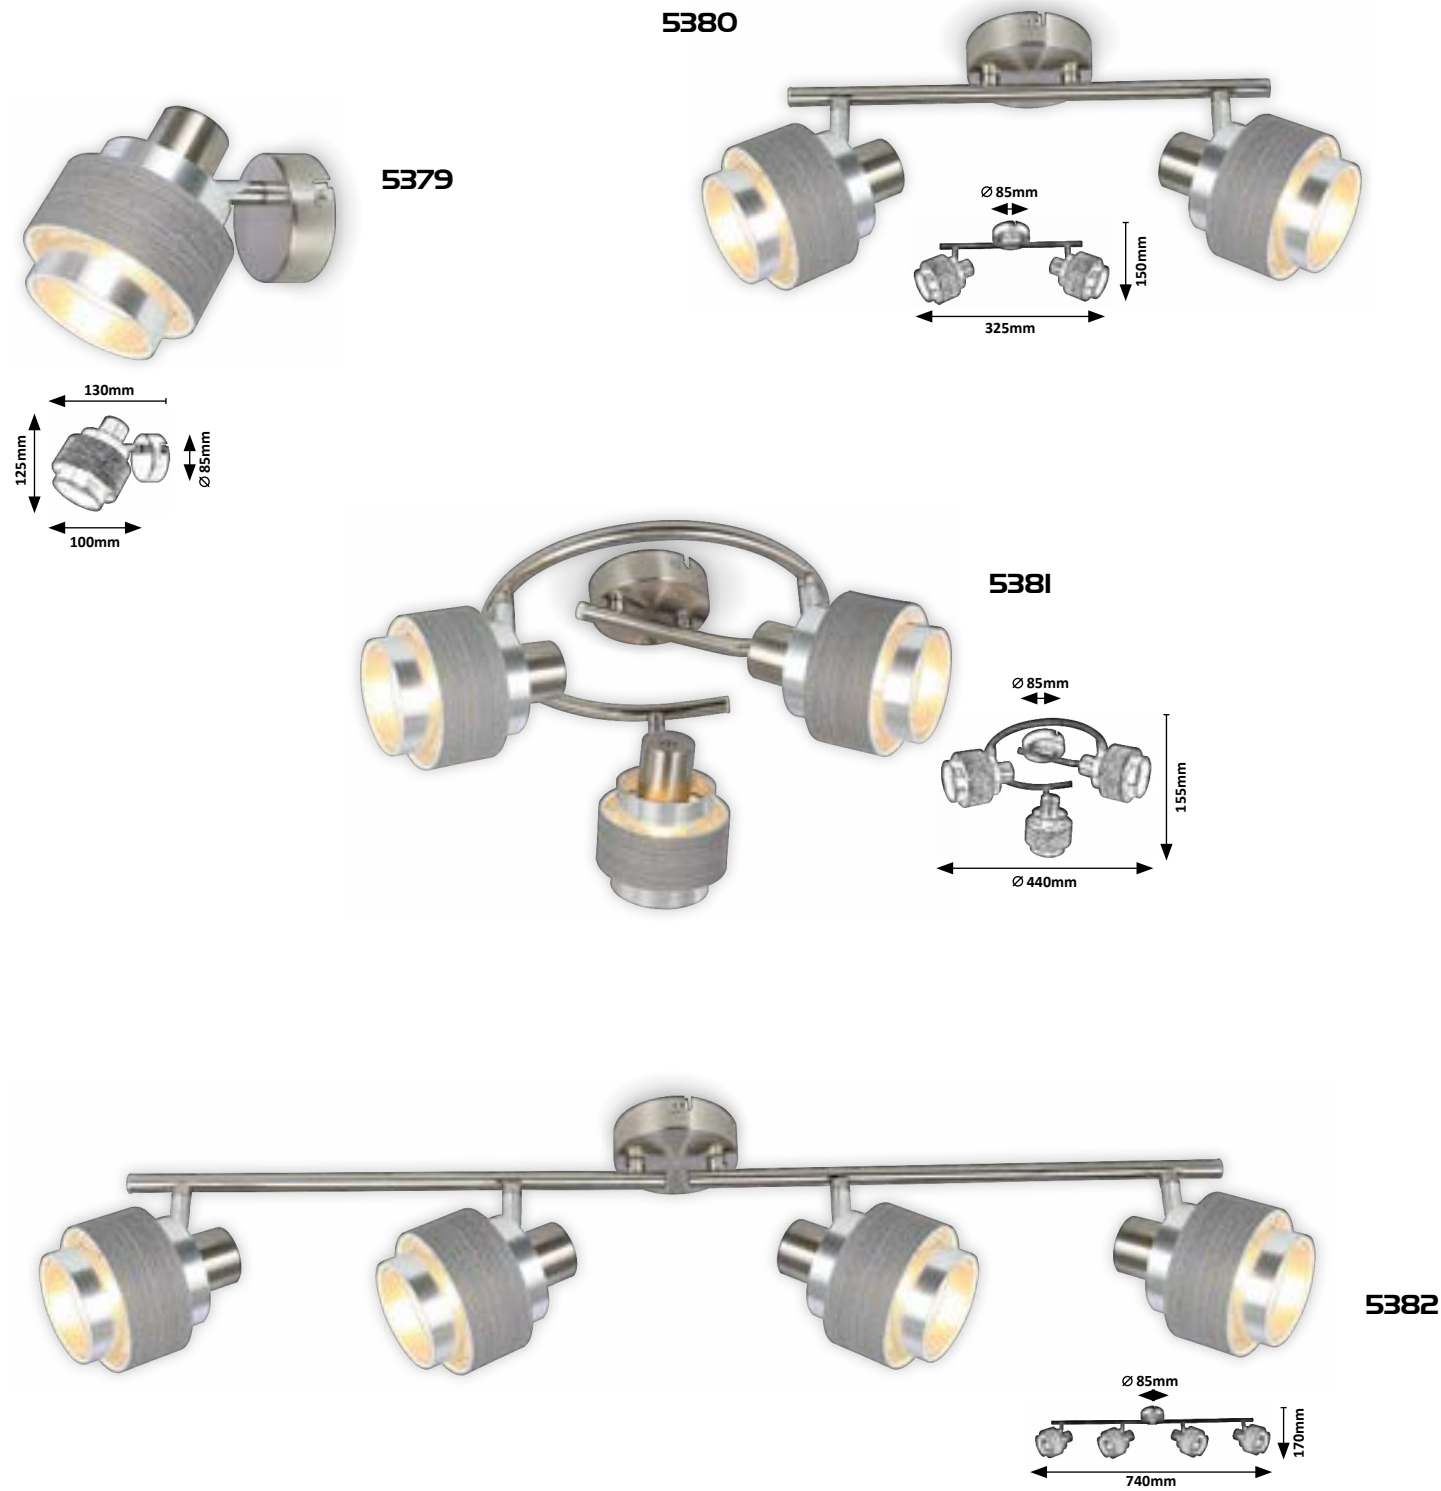

BASIL

5379 (M) (P)

☒ E-14 / 1x max. 10W
IP20 • 19795
satin chrome/silver oak

5380 (M) (P)

☒ E-14 / 2x max. 10W
IP20 • 19795
satin chrome/silver oak

5381 (M) (P)

☒ E-14 / 3x max. 10W
IP20 • 19795
satin chrome/silver oak

5382 (M) (P)

☒ E-14 / 4x max. 10W
IP20 • 19795
satin chrome/silver oak

BASIL

5383 (M) (P)

☒ E-27 / 1x max. 40W
IP20 • 19796
satin chrome/silver oak

5384 (M) (P)

☒ E-14 / 1x max. 10W
IP20 • 19795
satin chrome/silver oak

5385 (M) (P)

☒ E-27 / 1x max. 40W
IP20 • 19797
satin chrome/silver oak