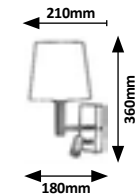

LED built-in
3W

6530

E-27
1x max. 40W excl.

LED built-in
3W

HARVEY

6539

E-27
1x max. 40W excl.

LED built-in
3W