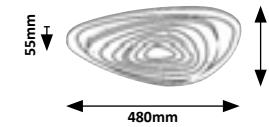

3100

3097 (M) (A)

LED / 41W
(3053lm, 3000K-6500K) incl.
IP20 • 537
white

3098 (M) (A)

LED / 54W
(4101lm, 3000K-6500K) incl.
IP20 • 537
white

3264 (M) (A)

LED / 47W
(2440lm, 3000K-6000K) incl.
IP20 • 537
white