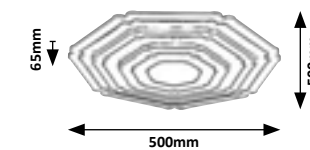

3100

3097 (M) (A)

LED / 41W
(3053lm, 3000K-6500K) incl.
IP20 • 537
white

3098 (M) (A)

LED / 54W
(4101lm, 3000K-6500K) incl.
IP20 • 537
white

3264 (M) (A)

LED / 47W
(2440lm, 3000K-6000K) incl.
IP20 • 537
white