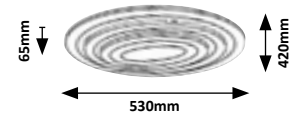

TANELI

5 YEARS GUARANTEE LED built-in CCT CCT NEW

3097

TANELI

5 YEARS GUARANTEE LED built-in CCT CCT NEW

LED / 41W
(3053lm, 3000K-6500K) incl.
IP20 • 537
white

3098 (M) (A)

LED / 54W
(4101lm, 3000K-6500K) incl.
IP20 • 537
white

3264 (M) (A)

LED / 47W
(2440lm, 3000K-6000K) incl.
IP20 • 537
white

3099 (M) (A)

LED / 51W
(3685lm, 3000K-6500K) incl.
IP20 • 537
white

3100 (M) (A)

LED / 41W
(3046lm, 3000K-6500K) incl.
IP20 • 537
white