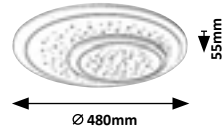

TANELI

5 YEARS GUARANTEE LED built-in CCT CCT NEW

TANELI

5 YEARS GUARANTEE LED built-in CCT CCT NEW

LED / 41W
(3053lm, 3000K-6500K) incl.
IP20 • 537
white

3098 (M) (A)

LED / 54W
(4101lm, 3000K-6500K) incl.
IP20 • 537
white

3264 (M) (A)

LED / 47W
(2440lm, 3000K-6000K) incl.
IP20 • 537
white

3099 (M) (A)

LED / 51W
(3685lm, 3000K-6500K) incl.
IP20 • 537
white

3100 (M) (A)

LED / 41W
(3046lm, 3000K-6500K) incl.
IP20 • 537
white