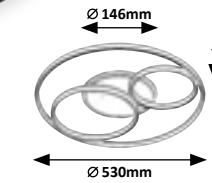

LED built-in CCT CCT LIGHT DIMMER **NEW**

3335

VESTA

5 YEARS GUARANTEE LED built-in WARM White **NEW**

3331

3529 (M A)

LED / 28W
(1820lm, 3000K) incl.
IP20 • 19895
black/white

3530 (M A)