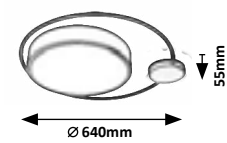

SAPHIRA

5 YEARS GUARANTEE LED built-in WARM White **NEW**

3529

3530

ZENITH

5 YEARS GUARANTEE LED built-in WARM White **NEW**

3320

AQUILA

LED built-in CCT CCT LIGHT DIMMER **NEW**

3335

VESTA

5 YEARS GUARANTEE LED built-in WARM White **NEW**

3331

3529 (M A)

LED / 28W
(1820lm, 3000K) incl.
IP20 • 19895
black/white

3530 (M A)

LED / 48W
(3210lm, 3000K) incl.
IP20 • 19896
black/white

3320 (M A)

LED / 40W
(1400lm, 3000K) incl.
IP20
black/white

3335 (M SI)

LED / 50W
(2300lm, 3000K-6000K) incl.
IP20 • 542
black/white

3331 (M SI)

LED / 50W
(1900lm, 3000K) incl.
IP20
black/white