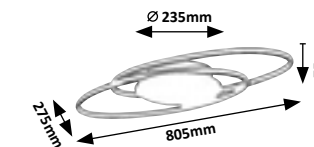

LED built-in CCT CCT LIGHT DIMMER **NEW**

3335

VESTA

5 YEARS GUARANTEE LED built-in WARM White **NEW**

3331

3529 (M A)

LED / 28W
(1820lm, 3000K) incl.
IP20 • 19895
black/white

3530 (M A)