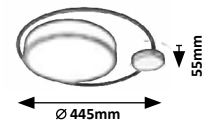

SAPHIRA

5 YEARS GUARANTEE LED built-in WARM White **NEW**

3529

3530

ZENITH

5 YEARS GUARANTEE LED built-in WARM White **NEW**

3320

AQUILA

LED built-in CCT CCT LIGHT DIMMER **NEW**

3335

VESTA

5 YEARS GUARANTEE LED built-in WARM White **NEW**

3331

3529 (M A)

LED / 28W
(1820lm, 3000K) incl.
IP20 • 19895
black/white

3530 (M A)

LED / 48W
(3210lm, 3000K) incl.
IP20 • 19896
black/white

3320 (M A)

LED / 40W
(1400lm, 3000K) incl.
IP20
black/white

3335 (M SI)

LED / 50W
(2300lm, 3000K-6000K) incl.
IP20 • 542
black/white

3331 (M SI)

LED / 50W
(1900lm, 3000K) incl.
IP20
black/white