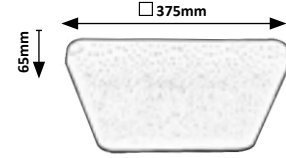

LUCAS

3072

3073

3074

3072 (M) (P)

LED / 12W
(780lm, 4000K) incl.
IP20 • 19907
white

5 998250 330723

3073 (M) (P)