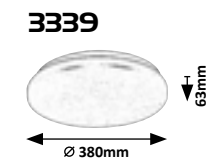

ROB

ROB

NATURAL White

WARM White

WARM White

2284 (M) (P)

LED / 20W
(1400lm, 4000K) incl.
IP20 • 19676
white

2285 (M) (P)

LED / 32W
(2600lm, 4000K) incl.
IP20 • 19677
white

5435 (M) (P)

LED / 20W
(1400lm, 4000K) incl.
IP20 • 19826
white

5436 (M) (P)

LED / 32W
(2600lm, 4000K) incl.
IP20 • 19827
white

2286 (M) (P)

LED / 20W
(1400lm, 4000K) incl.
IP20 • 19678
white

3344 (M) (P)

LED / 32W
(2600lm, 3000K) incl.
IP20 • 19917
white