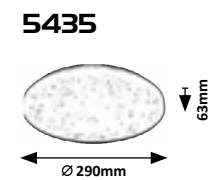

ROB

ROB

NATURAL White

WARM White

WARM White

2284 (M) (P)

LED / 20W
(1400lm, 4000K) incl.
IP20 • 19676
white

2285 (M) (P)

LED / 32W
(2600lm, 4000K) incl.
IP20 • 19677
white

5435 (M) (P)

LED / 20W
(1400lm, 4000K) incl.
IP20 • 19826
white

5436 (M) (P)

LED / 32W
(2600lm, 4000K) incl.
IP20 • 19827
white

2286 (M) (P)

LED / 20W
(1400lm, 4000K) incl.
IP20 • 19678
white

3344 (M) (P)

LED / 32W
(2600lm, 3000K) incl.
IP20 • 19917
white