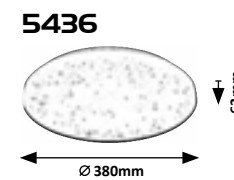

ROB

ROB

NATURAL White

WARM White

WARM White

2284 (M) (P)

LED / 20W
(1400lm, 4000K) incl.
IP20 • 19676
white

2285 (M) (P)

LED / 32W
(2600lm, 4000K) incl.
IP20 • 19677
white

5435 (M) (P)

LED / 20W
(1400lm, 4000K) incl.
IP20 • 19826
white

5436 (M) (P)

LED / 32W
(2600lm, 4000K) incl.
IP20 • 19827
white

2286 (M) (P)

LED / 20W
(1400lm, 4000K) incl.
IP20 • 19678
white

3344 (M) (P)

LED / 32W
(2600lm, 3000K) incl.
IP20 • 19917
white