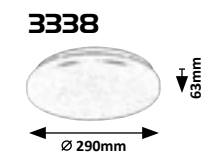

ROB

ROB

NATURAL White

WARM White

WARM White

2284 (M) (P)

LED / 20W
(1400lm, 4000K) incl.
IP20 • 19676
white

2285 (M) (P)

LED / 32W
(2600lm, 4000K) incl.
IP20 • 19677
white

5435 (M) (P)

LED / 20W
(1400lm, 4000K) incl.
IP20 • 19826
white

5436 (M) (P)

LED / 32W
(2600lm, 4000K) incl.
IP20 • 19827
white

2286 (M) (P)

LED / 20W
(1400lm, 4000K) incl.
IP20 • 19678
white

3344 (M) (P)

LED / 32W
(2600lm, 3000K) incl.
IP20 • 19917
white