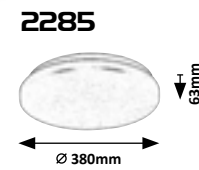

ROB

ROB

NATURAL White

WARM White

WARM White

2284 (M) (P)

LED / 20W
(1400lm, 4000K) incl.
IP20 • 19676
white

2285 (M) (P)

LED / 32W
(2600lm, 4000K) incl.
IP20 • 19677
white

5435 (M) (P)

LED / 20W
(1400lm, 4000K) incl.
IP20 • 19826
white

5436 (M) (P)

LED / 32W
(2600lm, 4000K) incl.
IP20 • 19827
white

2286 (M) (P)

LED / 20W
(1400lm, 4000K) incl.
IP20 • 19678
white