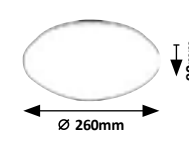

ZENON

2697

2699

2698

2700

LUCAS

3437

3438

3439

2697

(P)

LED / 18W
(1800lm, 3000K-4000K-6000K) incl.
IP54
white

2698

(P)

LED / 24W
(2400lm, 3000K-4000K-6000K) incl.
IP54
white

2699

(P)

LED / 18W
(1800lm, 3000K-4000K-6000K) incl.
IP54 • 10m, 360°
white

2700

(P)

LED / 24W
(2400lm, 3000K-4000K-6000K) incl.
IP54 • 10m, 360°
white

3437

(M)(P)

LED / 12W
(780lm, 4000K) incl.
IP44 • 19714
white

3438

(M)(P)

LED / 18W
(1170lm, 4000K) incl.
IP44 • 19715
white

3439

(M)(P)

LED / 24W
(1560lm, 4000K) incl.
IP44 • 19716
white