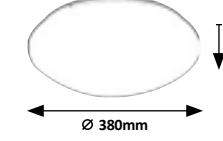

## LUCAS

3437

3438

3439

2697

(P)

LED / 18W  
(1800lm, 3000K-4000K-6000K) incl.  
IP54  
white

2698

(P)

LED / 24W  
(2400lm, 3000K-4000K-6000K) incl.  
IP54  
white

2699

(P)

LED / 18W  
(1800lm, 3000K-4000K-6000K) incl.  
IP54 • 10m, 360°  
white

2700

(P)

LED / 24W  
(2400lm, 3000K-4000K-6000K) incl.  
IP54 • 10m, 360°  
white