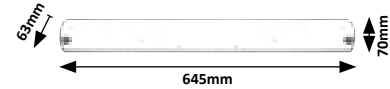

ARCHIE

2347

2348

BYRON

1444

1445

PAULA

6749

6750

HANSON

5674

2347 MG

LED / 12W
(615lm, 3000K) incl.
IP20 • 19664
white

2348 MG

LED / 14,5W
(1051lm, 3000K) incl.
IP20 • 19665
white

1444 MP

LED / 4W
(250lm, 4000K) incl.
IP20 • 19664
silver

1445 MP

LED / 8W
(546lm, 4000K) incl.
IP20 • 19664
silver

6749 M P G

LED / 12W
(1000lm, 4000K) incl.
IP20 • 19828
chrome/transparent

6750 M P G

LED / 18W
(1400lm, 4000K) incl.
IP20 • 19829
chrome/transparent

5674 P

LED / 8W
(560lm, 4000K) incl.
IP20 • 120°
grey/white