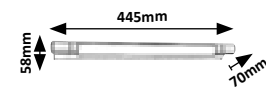

ARCHIE

2347

2348

BYRON

1444

1445

PAULA

6749

6750

HANSON

5674

2347 MG

LED / 12W
(615lm, 3000K) incl.
IP20 • 19664
white

2348 MG

LED / 14,5W
(1051lm, 3000K) incl.
IP20 • 19665
white

1444 MP

LED / 4W
(250lm, 4000K) incl.
IP20 • 19664
silver

1445 MP

LED / 8W
(546lm, 4000K) incl.
IP20 • 19664
silver

6749 M P G

LED / 12W
(1000lm, 4000K) incl.
IP20 • 19828
chrome/transparent

6750 M P G

LED / 18W
(1400lm, 4000K) incl.
IP20 • 19829
chrome/transparent

5674 P

LED / 8W
(560lm, 4000K) incl.
IP20 • 120°
grey/white