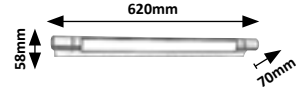

ARCHIE

2347

2348

BYRON

1444

1445

PAULA

6749

6750

HANSON

5674

2347 MG

LED / 12W
(615lm, 3000K) incl.
IP20 • 19664
white

2348 MG

LED / 14,5W
(1051lm, 3000K) incl.
IP20 • 19665
white

1444 MP

LED / 4W
(250lm, 4000K) incl.
IP20 • 19664
silver

1445 MP

LED / 8W
(546lm, 4000K) incl.
IP20 • 19664
silver

6749 M P G

LED / 12W
(1000lm, 4000K) incl.
IP20 • 19828
chrome/transparent

6750 M P G

LED / 18W
(1400lm, 4000K) incl.
IP20 • 19829
chrome/transparent

5674 P

LED / 8W
(560lm, 4000K) incl.
IP20 • 120°
grey/white