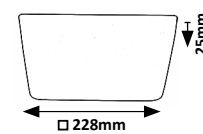

## OLEG

5367

5369

5368

5370

5371 (M) (P)

LED / 7W  
(714lm, 4000K) incl.  
IP65/IP20 • white  
73mm

5372 (M) (P)

LED / 12W  
(1272lm, 4000K) incl.  
IP65/IP20 • white  
107mm

5373 (M) (P)

LED / 18W  
(1890lm, 4000K) incl.  
IP65/IP20 • white  
155mm

5374 (M) (P)

LED / 24W  
(2568lm, 4000K) incl.  
IP65/IP20 • white  
205mm

5367 (M) (P)

LED / 7W  
(714lm, 4000K) incl.  
IP65/IP20 • white  
73mm

5368 (M) (P)

LED / 12W  
(1272lm, 4000K) incl.  
IP65/IP20 • white  
107mm

5369 (M) (P)

LED / 18W  
(1890lm, 4000K) incl.  
IP65/IP20 • white  
140mm

5370 (M) (P)

LED / 24W  
(2568lm, 4000K) incl.  
IP65/IP20 • white  
205mm