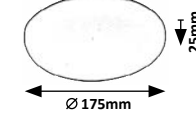

## OLEG

5367

5369

5368

5370

5371 (M) (P)

LED / 7W  
(714lm, 4000K) incl.  
IP65/IP20 • white  
73mm

5372 (M) (P)

LED / 12W  
(1272lm, 4000K) incl.  
IP65/IP20 • white  
107mm

5373 (M) (P)

LED / 18W  
(1890lm, 4000K) incl.  
IP65/IP20 • white  
155mm

5374 (M) (P)

LED / 24W  
(2568lm, 4000K) incl.  
IP65/IP20 • white  
205mm

5367 (M) (P)

LED / 7W  
(714lm, 4000K) incl.  
IP65/IP20 • white  
73mm

5368 (M) (P)

LED / 12W  
(1272lm, 4000K) incl.  
IP65/IP20 • white  
107mm

5369 (M) (P)

LED / 18W  
(1890lm, 4000K) incl.  
IP65/IP20 • white  
140mm

5370 (M) (P)

LED / 24W  
(2568lm, 4000K) incl.  
IP65/IP20 • white  
205mm