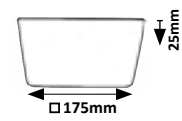

OLEG

5371

5373

5372

5374

OLEG

5367

5369

5368

5370

5371 (M) (P)

LED / 7W
(714lm, 4000K) incl.
IP65/IP20 • white
73mm

5372 (M) (P)

LED / 12W
(1272lm, 4000K) incl.
IP65/IP20 • white
107mm

5373 (M) (P)

LED / 18W
(1890lm, 4000K) incl.
IP65/IP20 • white
155mm

5374 (M) (P)

LED / 24W
(2568lm, 4000K) incl.
IP65/IP20 • white
205mm

5367 (M) (P)

LED / 7W
(714lm, 4000K) incl.
IP65/IP20 • white
73mm

5368 (M) (P)

LED / 12W
(1272lm, 4000K) incl.
IP65/IP20 • white
107mm

5369 (M) (P)

LED / 18W
(1890lm, 4000K) incl.
IP65/IP20 • white
140mm

5370 (M) (P)

LED / 24W
(2568lm, 4000K) incl.
IP65/IP20 • white
205mm