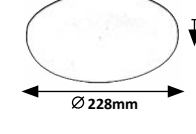

## OLEG

5367

5369

5368

5370

5371 (M) (P)

LED / 7W  
(714lm, 4000K) incl.  
IP65/IP20 • white  
73mm

5372 (M) (P)

LED / 12W  
(1272lm, 4000K) incl.  
IP65/IP20 • white  
107mm

5373 (M) (P)

LED / 18W  
(1890lm, 4000K) incl.  
IP65/IP20 • white  
155mm

5374 (M) (P)

LED / 24W  
(2568lm, 4000K) incl.  
IP65/IP20 • white  
205mm

5367 (M) (P)

LED / 7W  
(714lm, 4000K) incl.  
IP65/IP20 • white  
73mm

5368 (M) (P)

LED / 12W  
(1272lm, 4000K) incl.  
IP65/IP20 • white  
107mm

5369 (M) (P)

LED / 18W  
(1890lm, 4000K) incl.  
IP65/IP20 • white  
140mm

5370 (M) (P)

LED / 24W  
(2568lm, 4000K) incl.  
IP65/IP20 • white  
205mm