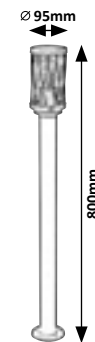

BUDAPEST

8890

8888 (M) (P)

☒ E-27 / 1x max. 40W
 IP44
 brown/transparent

8889 (M) (P)

☒ E-27 / 1x max. 40W
 IP44
 brown/transparent

8890 (M) (P)

☒ E-27 / 1x max. 40W
 IP44
 brown/transparent

8742 (M) (P)

☒ E-27 / 1x max. 60W
 IP44
 anthracite/opal glass

8744 (M) (P)

☒ E-27 / 1x max. 60W
 IP44
 anthracite/opal glass

8757 (M) (P)

☒ E-27 / 1x max. 60W
 IP44
 brown/rust effect/opal glass

8759 (M) (P)

☒ E-27 / 1x max. 60W
 IP44
 brown/rust effect/opal glass