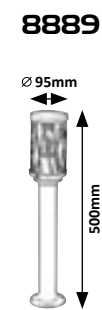

BUDAPEST

8890

8888 (M) (P)

☒ E-27 / 1x max. 40W
 IP44
 brown/transparent

8889 (M) (P)

☒ E-27 / 1x max. 40W
 IP44
 brown/transparent

8890 (M) (P)

☒ E-27 / 1x max. 40W
 IP44
 brown/transparent

8742 (M) (P)

☒ E-27 / 1x max. 60W
 IP44
 anthracite/opal glass

8744 (M) (P)

☒ E-27 / 1x max. 60W
 IP44
 anthracite/opal glass

8757 (M) (P)

☒ E-27 / 1x max. 60W
 IP44
 brown/rust effect/opal glass

8759 (M) (P)

☒ E-27 / 1x max. 60W
 IP44
 brown/rust effect/opal glass