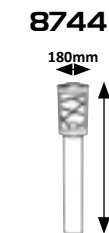

BUDAPEST

8890

8888 (M) (P)

☒ E-27 / 1x max. 40W
 IP44
 brown/transparent

8889 (M) (P)

☒ E-27 / 1x max. 40W
 IP44
 brown/transparent

8890 (M) (P)

☒ E-27 / 1x max. 40W
 IP44
 brown/transparent

8742 (M) (P)

☒ E-27 / 1x max. 60W
 IP44
 anthracite/opal glass

8744 (M) (P)

☒ E-27 / 1x max. 60W
 IP44
 anthracite/opal glass

8757 (M) (P)

☒ E-27 / 1x max. 60W
 IP44
 brown/rust effect/opal glass

8759 (M) (P)

☒ E-27 / 1x max. 60W
 IP44
 brown/rust effect/opal glass