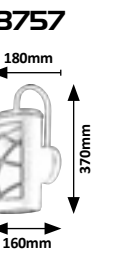

BUDAPEST

8890

8888 (M) (P)

☒ E-27 / 1x max. 40W
 IP44
 brown/transparent

8889 (M) (P)

☒ E-27 / 1x max. 40W
 IP44
 brown/transparent

8890 (M) (P)

☒ E-27 / 1x max. 40W
 IP44
 brown/transparent

8742 (M) (P)

☒ E-27 / 1x max. 60W
 IP44
 anthracite/opal glass

8744 (M) (P)

☒ E-27 / 1x max. 60W
 IP44
 anthracite/opal glass

8757 (M) (P)

☒ E-27 / 1x max. 60W
 IP44
 brown/rust effect/opal glass

8759 (M) (P)

☒ E-27 / 1x max. 60W
 IP44
 brown/rust effect/opal glass