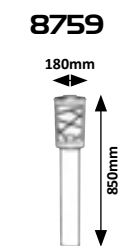

BUDAPEST

8890

8888 (M) (P)

☒ E-27 / 1x max. 40W
 IP44
 brown/transparent

8889 (M) (P)

☒ E-27 / 1x max. 40W
 IP44
 brown/transparent

8890 (M) (P)

☒ E-27 / 1x max. 40W
 IP44
 brown/transparent

8742 (M) (P)

☒ E-27 / 1x max. 60W
 IP44
 anthracite/opal glass

8744 (M) (P)

☒ E-27 / 1x max. 60W
 IP44
 anthracite/opal glass

8757 (M) (P)

☒ E-27 / 1x max. 60W
 IP44
 brown/rust effect/opal glass

8759 (M) (P)

☒ E-27 / 1x max. 60W
 IP44
 brown/rust effect/opal glass