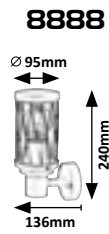

BUDAPEST

8890

8888 (M) (P)

☒ E-27 / 1x max. 40W
 IP44
 brown/transparent

8889 (M) (P)

☒ E-27 / 1x max. 40W
 IP44
 brown/transparent

8890 (M) (P)

☒ E-27 / 1x max. 40W
 IP44
 brown/transparent

8742 (M) (P)

☒ E-27 / 1x max. 60W
 IP44
 anthracite/opal glass

8744 (M) (P)

☒ E-27 / 1x max. 60W
 IP44
 anthracite/opal glass

8757 (M) (P)

☒ E-27 / 1x max. 60W
 IP44
 brown/rust effect/opal glass

8759 (M) (P)

☒ E-27 / 1x max. 60W
 IP44
 brown/rust effect/opal glass