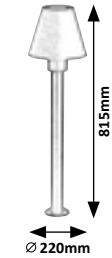

8245 (M) (P)

☒ E-27 / 1x max. 100W
IP44 • 19609
black/transparent

8246 (M) (P)

☒ E-27 / 1x max. 100W
IP44 • 19609
black/transparent

8247 (M) (P)

☒ E-27 / 1x max. 100W
IP44 • 19609
black/transparent

8248 (M) (P)

☒ E-27 / 3x max. 100W
IP44 • 19609
black/transparent

8844 (M)

☒ E-27 / 1x max. 14W
IP44
black

8845 (M)

☒ E-27 / 1x max. 14W
IP44
black