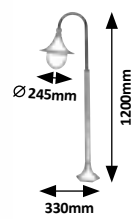

KONSTANZ

8245

8246

8247

8248

FAVARA

8844

8845

8245 (M) (P)

☒ E-27 / 1x max. 100W
IP44 • 19609
black/transparent

8246 (M) (P)

☒ E-27 / 1x max. 100W
IP44 • 19609
black/transparent

8247 (M) (P)

☒ E-27 / 1x max. 100W
IP44 • 19609
black/transparent

8248 (M) (P)

☒ E-27 / 3x max. 100W
IP44 • 19609
black/transparent

8844 (M)

☒ E-27 / 1x max. 14W
IP44
black

8845 (M)

☒ E-27 / 1x max. 14W
IP44
black