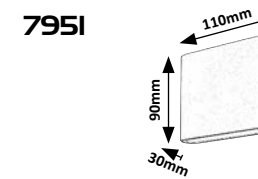

CARDIFF

NESNA

BALTIMORE

MARIBOR

8794 (M) (P)

LED / 11W
(1200lm, 4000K) incl.
IP65
anthracite

8730 (M) (P)

E-27 / 1x max. 25W
IP54
matte black

8731 (M) (P)

E-27 / 1x max. 25W
IP44
2-8 m, 90°
matte black

7951 (M) (G)

LED / 6W
(386lm, 3000K) incl.
IP54 • 19626
anthracite/opal glass

7952 (M) (G)

LED / 12W
(528lm, 3000K) incl.
IP54 • 19630
anthracite/opal glass

8873 (M) (P)

LED / 12W
(780lm, 4000K) incl.
IP65
black

8874 (M) (P)

LED / 12W
(780lm, 4000K) incl.
IP65
white