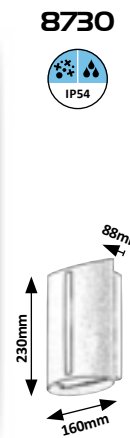

## MARIBOR

**8794** (M) (P)

LED / 11W  
(1200lm, 4000K) incl.  
IP65  
anthracite

**8730** (M) (P)

E-27 / 1x max. 25W  
IP54  
matte black

**8731** (M) (P)

E-27 / 1x max. 25W  
IP44  
2-8 m, 90°  
matte black

**7951** (M) (G)

LED / 6W  
(386lm, 3000K) incl.  
IP54 • 19626  
anthracite/opal glass

**7952** (M) (G)

LED / 12W  
(528lm, 3000K) incl.  
IP54 • 19630  
anthracite/opal glass

**8873** (M) (P)

LED / 12W  
(780lm, 4000K) incl.  
IP65  
black

**8874** (M) (P)

LED / 12W  
(780lm, 4000K) incl.  
IP65  
white