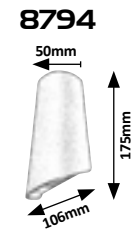

CARDIFF

NESNA

BALTIMORE

MARIBOR

8794 (M) (P)

LED / 11W
(1200lm, 4000K) incl.
IP65
anthracite

8730 (M) (P)

E-27 / 1x max. 25W
IP54
matte black

8731 (M) (P)

E-27 / 1x max. 25W
IP44
2-8 m, 90°
matte black

7951 (M) (G)

LED / 6W
(386lm, 3000K) incl.
IP54 • 19626
anthracite/opal glass

7952 (M) (G)

LED / 12W
(528lm, 3000K) incl.
IP54 • 19630
anthracite/opal glass

8873 (M) (P)

LED / 12W
(780lm, 4000K) incl.
IP65
black

8874 (M) (P)

LED / 12W
(780lm, 4000K) incl.
IP65
white