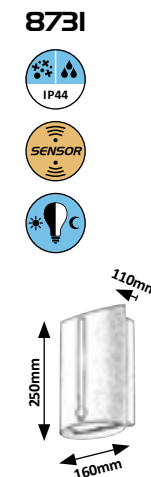

## MARIBOR

**8794** (M) (P)

LED / 11W  
(1200lm, 4000K) incl.  
IP65  
anthracite

**8730** (M) (P)

E-27 / 1x max. 25W  
IP54  
matte black

**8731** (M) (P)

E-27 / 1x max. 25W  
IP44  
2-8 m, 90°  
matte black

**7951** (M) (G)

LED / 6W  
(386lm, 3000K) incl.  
IP54 • 19626  
anthracite/opal glass

**7952** (M) (G)

LED / 12W  
(528lm, 3000K) incl.  
IP54 • 19630  
anthracite/opal glass

**8873** (M) (P)

LED / 12W  
(780lm, 4000K) incl.  
IP65  
black

**8874** (M) (P)

LED / 12W  
(780lm, 4000K) incl.  
IP65  
white