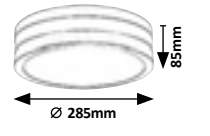

HAMBURG

8847

8848

8849

8850

8170

8220

8227

8684

8683

8685

8847 (M) (P)

LED / 10W  
(720lm, 4000K) incl.  
IP44  
anthracite/white

8848 (M) (P)

LED / 12W  
(900lm, 4000K) incl.  
IP44  
anthracite/white

8849 (M) (P)

LED / 10W  
(680lm, 4000K) incl.  
IP44  
anthracite/white

8850 (M) (P)

LED / 12W  
(900lm, 4000K) incl.  
IP44  
anthracite/white

8170 (M) (P)

E-27 / 1x max. 14W  
IP44  
satin chrome/white

8220 (M) (P)

E-27 / 2x max. 11W  
IP44  
satin chrome/white