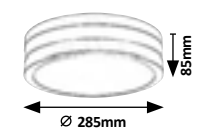

HAMBURG

8847

8848

8849

8850

8170

8220

8227

8684

8683

8685

8847 (M) (P)

LED / 10W  
(720lm, 4000K) incl.  
IP44  
anthracite/white

8848 (M) (P)

LED / 12W  
(900lm, 4000K) incl.  
IP44  
anthracite/white

8849 (M) (P)

LED / 10W  
(680lm, 4000K) incl.  
IP44  
anthracite/white

8850 (M) (P)

LED / 12W  
(900lm, 4000K) incl.  
IP44  
anthracite/white

8170 (M) (P)

E-27 / 1x max. 14W  
IP44  
satin chrome/white

8220 (M) (P)

E-27 / 2x max. 11W  
IP44  
satin chrome/white