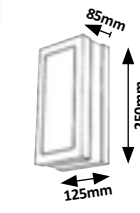

HAMBURG

8847

8848

8849

8850

8170

8220

8227

8684

8683

8685

8847 (M) (P)

LED / 10W  
(720lm, 4000K) incl.  
IP44  
anthracite/white

8848 (M) (P)

LED / 12W  
(900lm, 4000K) incl.  
IP44  
anthracite/white

8849 (M) (P)

LED / 10W  
(680lm, 4000K) incl.  
IP44  
anthracite/white

8850 (M) (P)

LED / 12W  
(900lm, 4000K) incl.  
IP44  
anthracite/white

8170 (M) (P)

E-27 / 1x max. 14W  
IP44  
satin chrome/white

8220 (M) (P)

E-27 / 2x max. 11W  
IP44  
satin chrome/white

8227 (M) (P)

E-27 / 2x max. 11W  
IP44  
satin chrome/white

8683 (M) (P)

E-27 / 1x max. 14W  
IP44  
anthracite/white

8684 (M) (P)

E-27 / 2x max. 11W  
IP44  
anthracite/white

8685 (M) (P)

E-27 / 2x max. 11W  
IP44  
anthracite/white