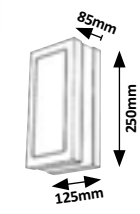

HAMBURG

8847

8848

8849

8850

8170

8220

8227

8684

8683

8685

8847 (M) (P)

LED / 10W  
(720lm, 4000K) incl.  
IP44  
anthracite/white

8848 (M) (P)

LED / 12W  
(900lm, 4000K) incl.  
IP44  
anthracite/white

8849 (M) (P)

LED / 10W  
(680lm, 4000K) incl.  
IP44  
anthracite/white

8850 (M) (P)

LED / 12W  
(900lm, 4000K) incl.  
IP44  
anthracite/white

8170 (M) (P)

E-27 / 1x max. 14W  
IP44  
satin chrome/white

8220 (M) (P)

E-27 / 2x max. 11W  
IP44  
satin chrome/white

8227 (M) (P)

E-27 / 2x max. 11W  
IP44  
satin chrome/white

8683 (M) (P)

E-27 / 1x max. 14W  
IP44  
anthracite/white

8684 (M) (P)

E-27 / 2x max. 11W  
IP44  
anthracite/white

8685 (M) (P)

E-27 / 2x max. 11W  
IP44  
anthracite/white