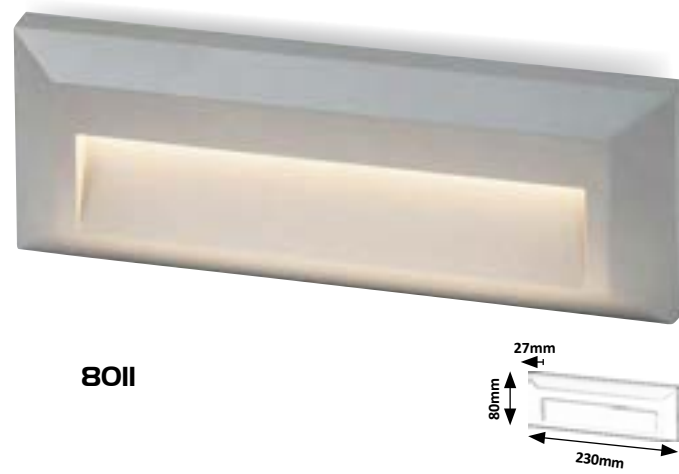

AMARILLO

TRENTO

PUEBLO

7969 (P)

LED / 1,5W (50lm, 3000K) incl.
DC 4,5V 3xAA excl.
IP44 • 2-8m, 90°
black

7980 (P)

LED / 1,5W (50lm, 3000K) incl.
DC 4,5V 3xAA excl.
IP44 • 2-8m, 90°
white

8011 (P)

LED / 1,6W
(103lm, 4000K) incl.
IP65
grey

8893 (P)

LED / 3W
(100lm, 4000K) incl.
IP65
white

8894 (P)

LED / 3W
(100lm, 4000K) incl.
IP65
anthracite