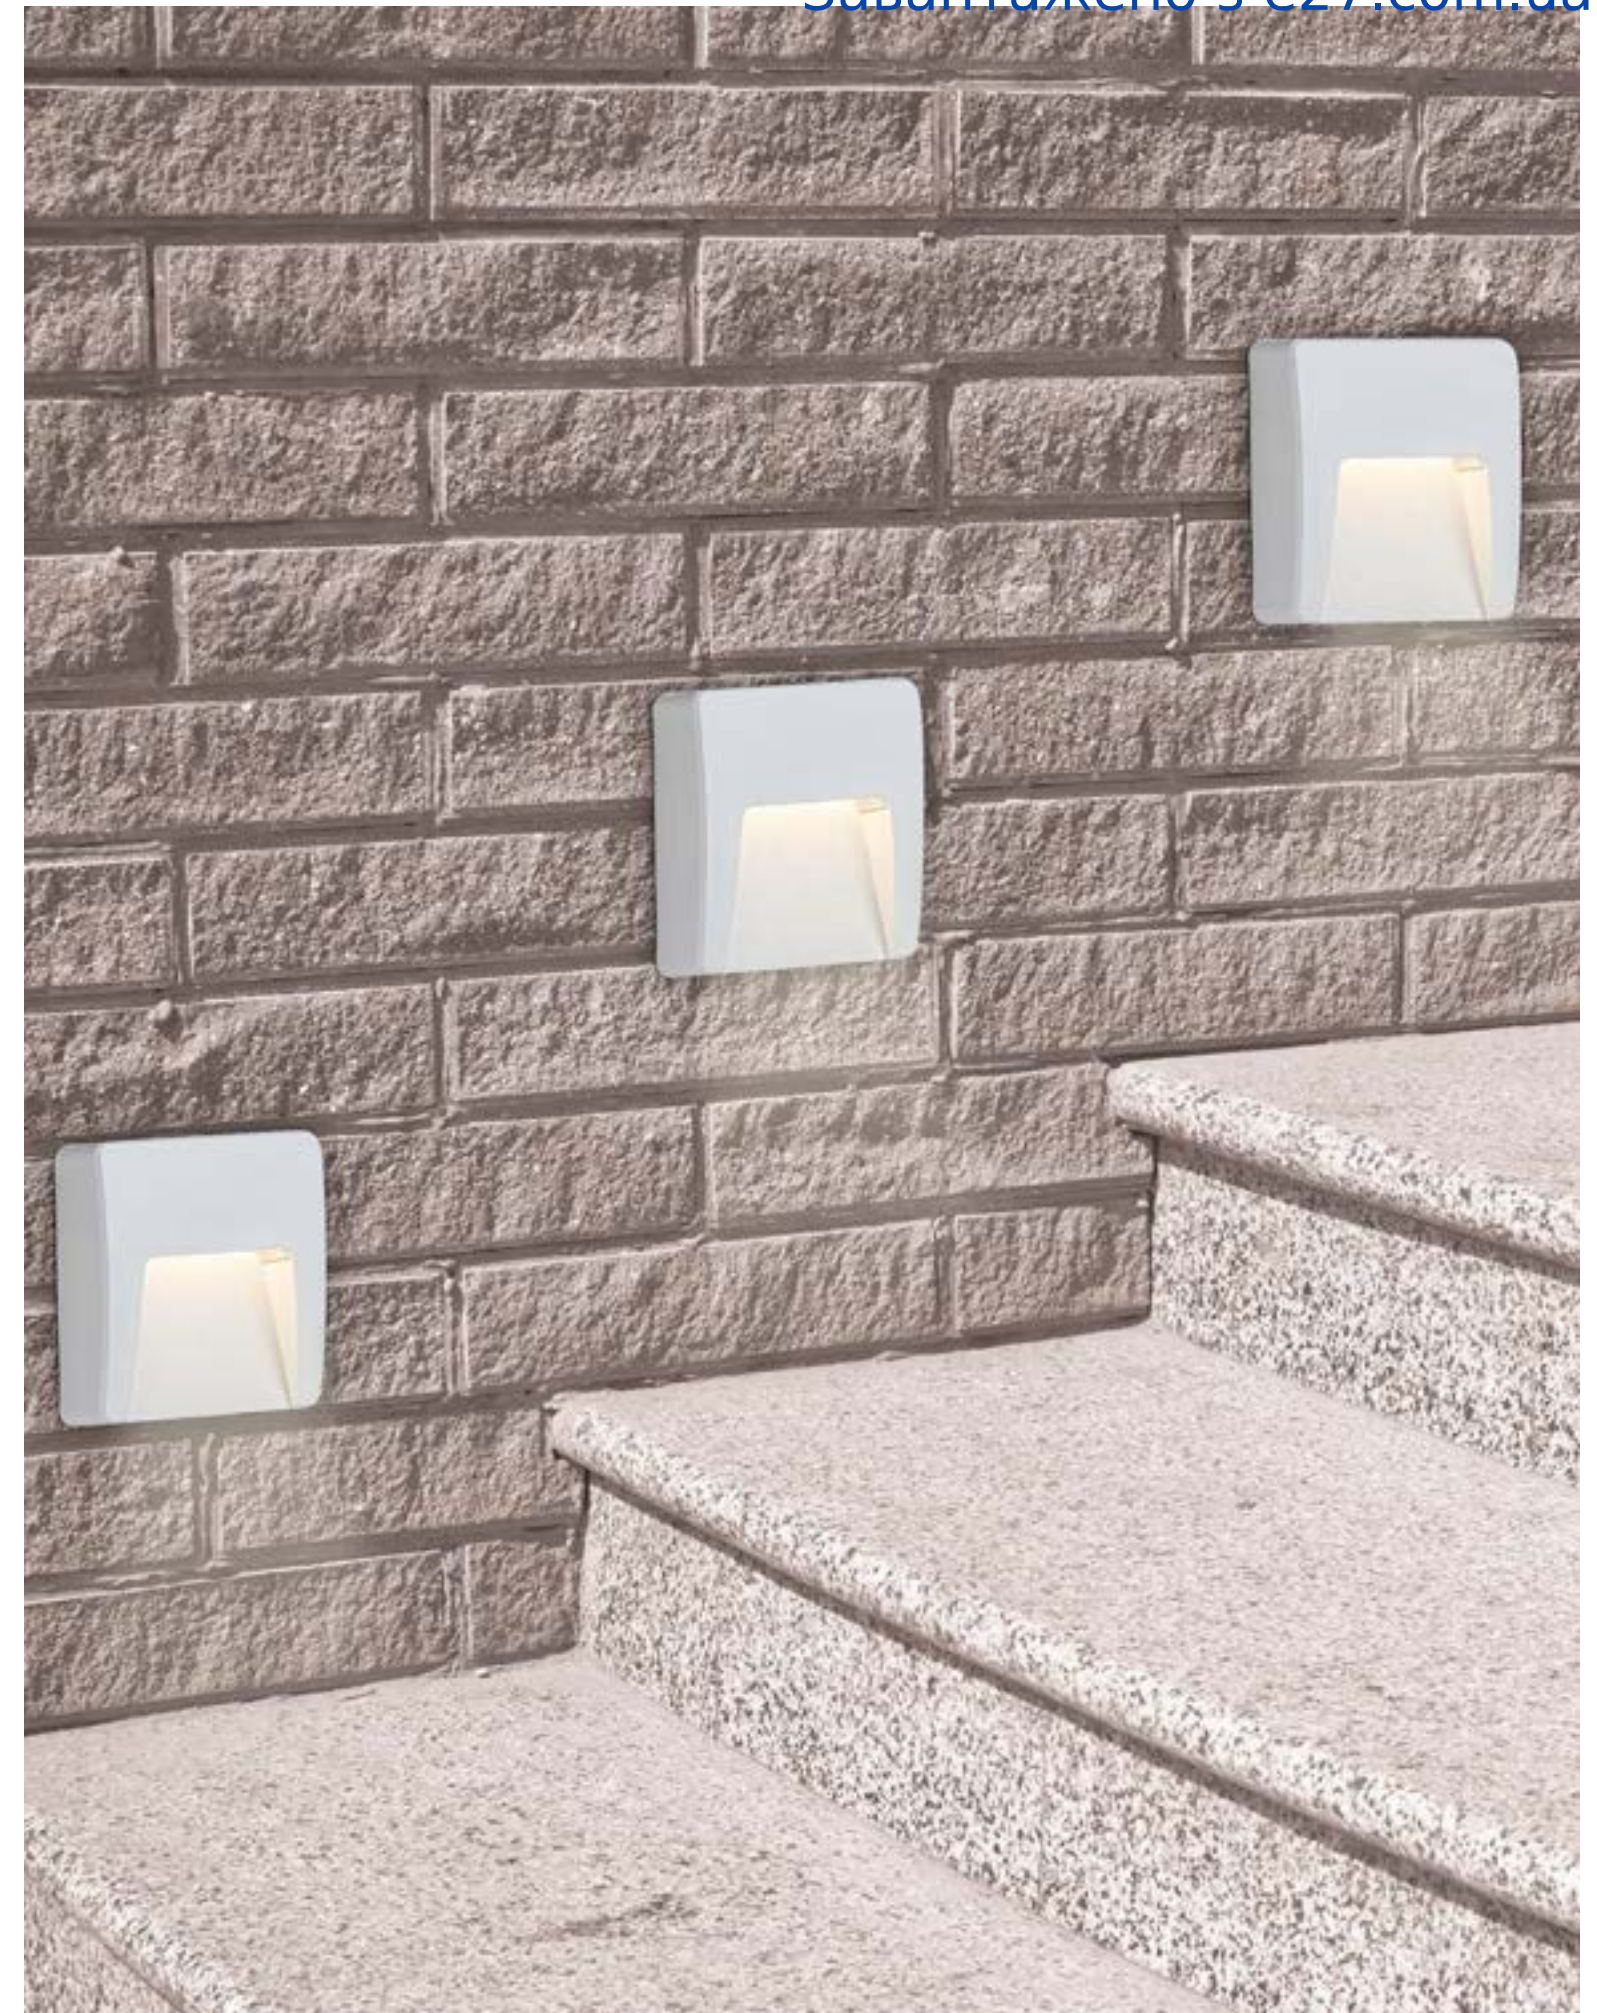

AMARILLO

TRENTO

PUEBLO

7969 (P)

LED / 1,5W (50lm, 3000K) incl.
DC 4,5V 3xAA excl.
IP44 • 2-8m, 90°
black

7980 (P)

LED / 1,5W (50lm, 3000K) incl.
DC 4,5V 3xAA excl.
IP44 • 2-8m, 90°
white

8011 (P)

LED / 1,6W
(103lm, 4000K) incl.
IP65
grey

8893 (P)

LED / 3W
(100lm, 4000K) incl.
IP65
white

8894 (P)

LED / 3W
(100lm, 4000K) incl.
IP65
anthracite