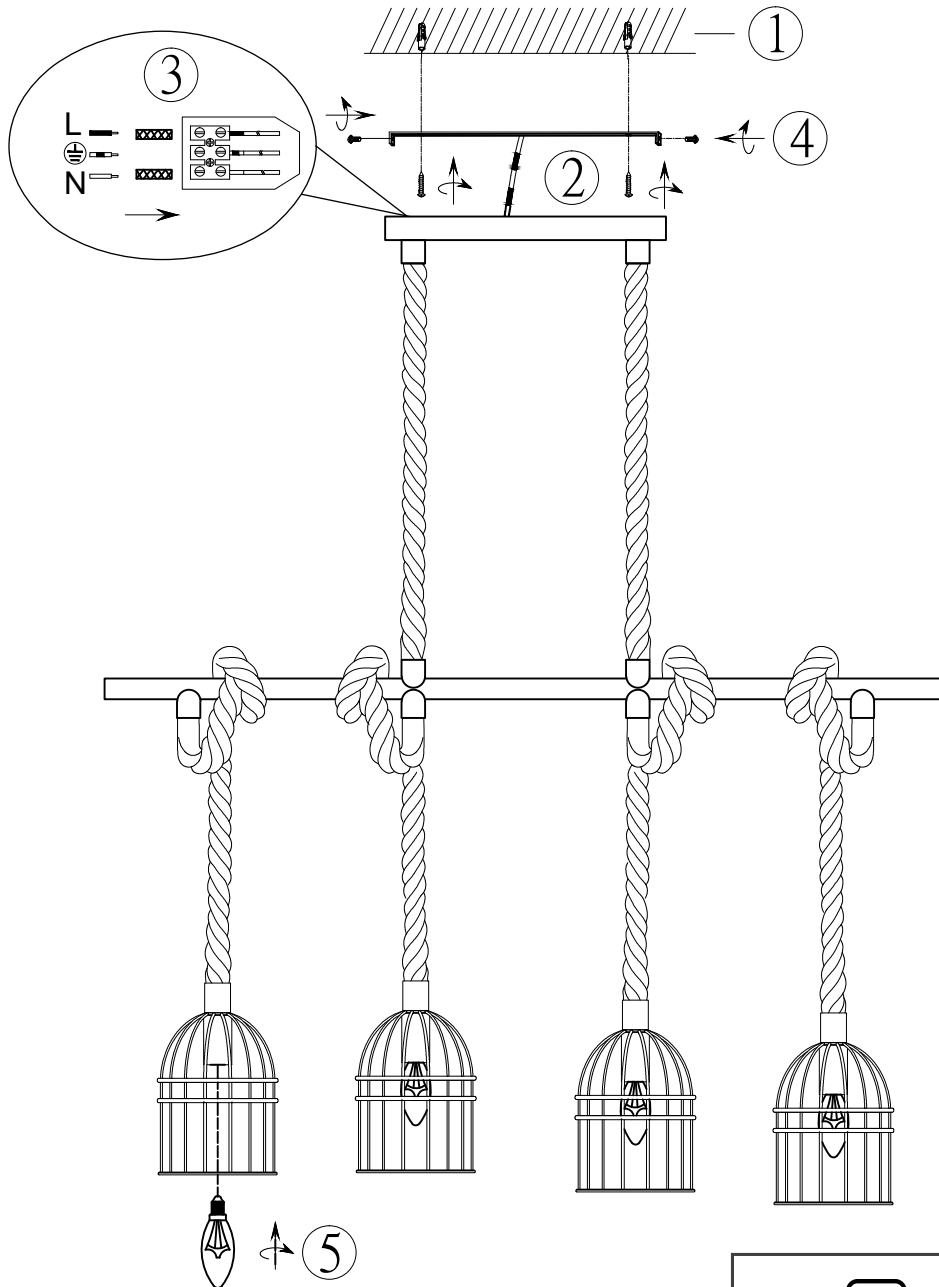

Developed in Germany by  
Made in PRC

REV 2.3

230V~ 50Hz, 4 x E14 /max. 10W

reality-leuchten.de/  
R30444032