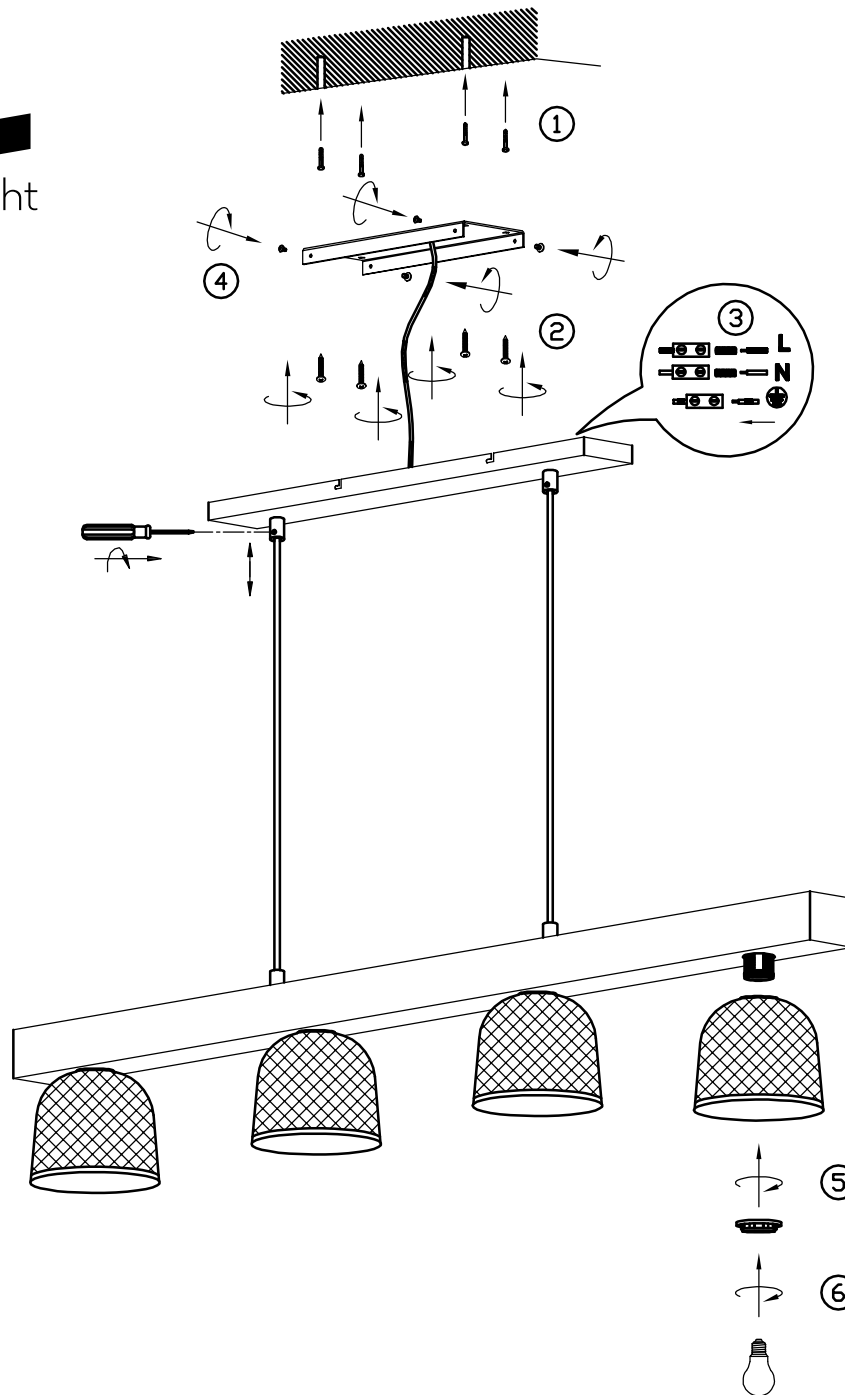

**RL**  
live your light

230V ~ 50Hz, 4 x E14/ max. 28W

[trio-lighting.com/  
R30704067](http://trio-lighting.com/R30704067)