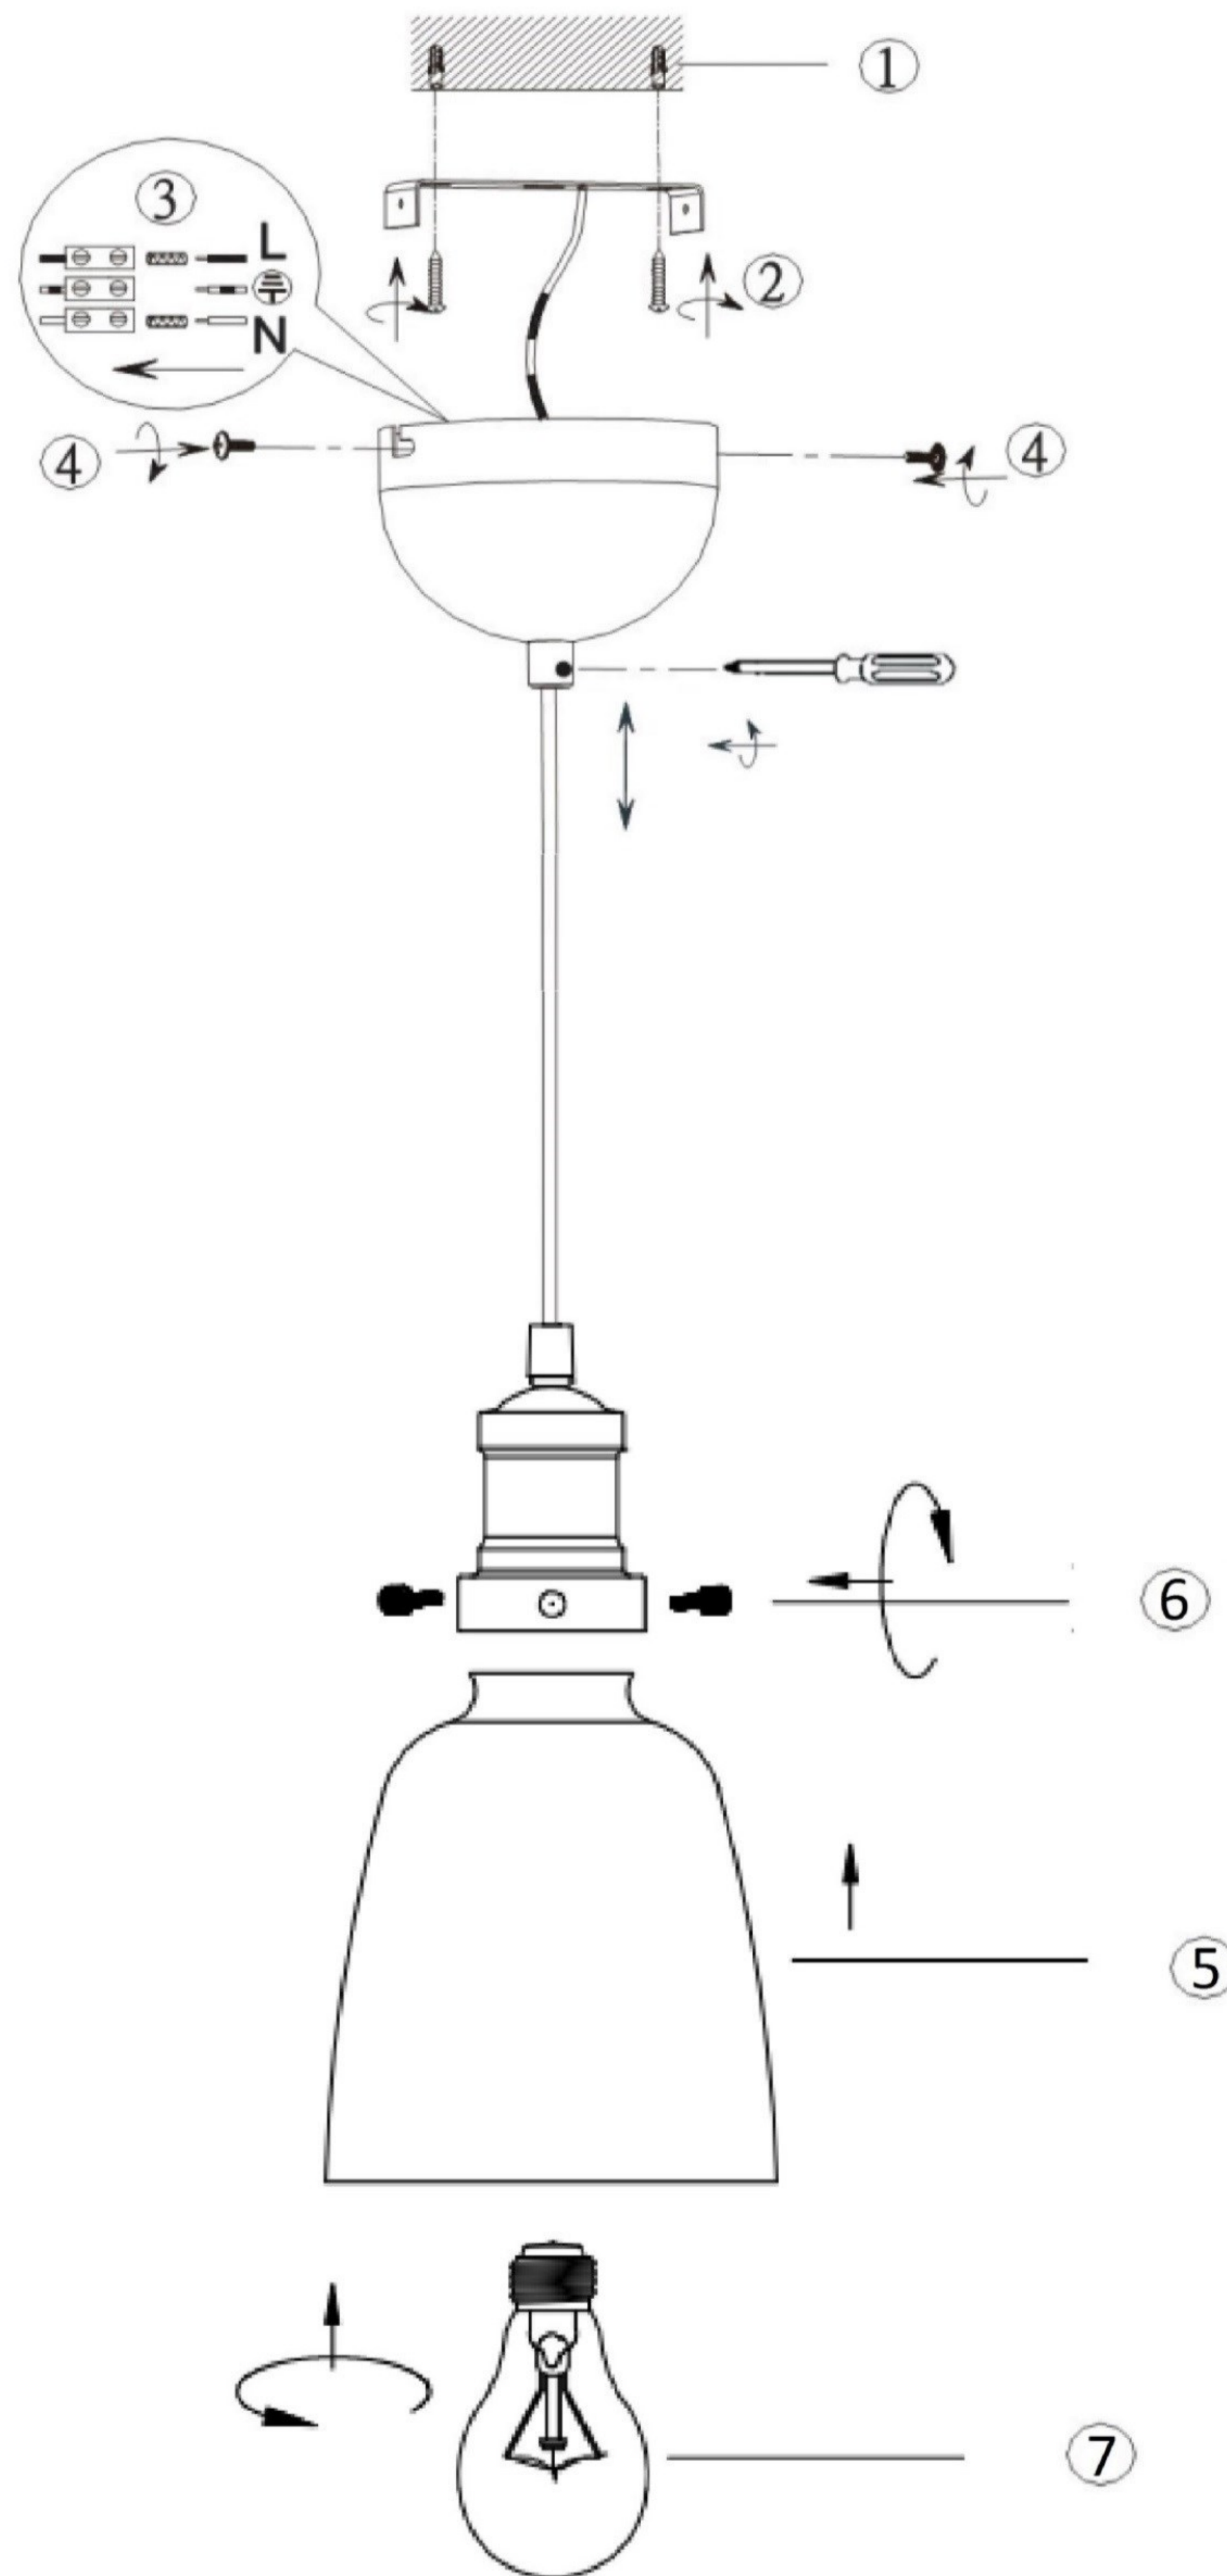

Developed in Germany by
Made in PRC

REV 2.2

230V~ 50Hz, 1 x E27 / max. 28W

reality-leuchten.de/
R30741007

IP 20